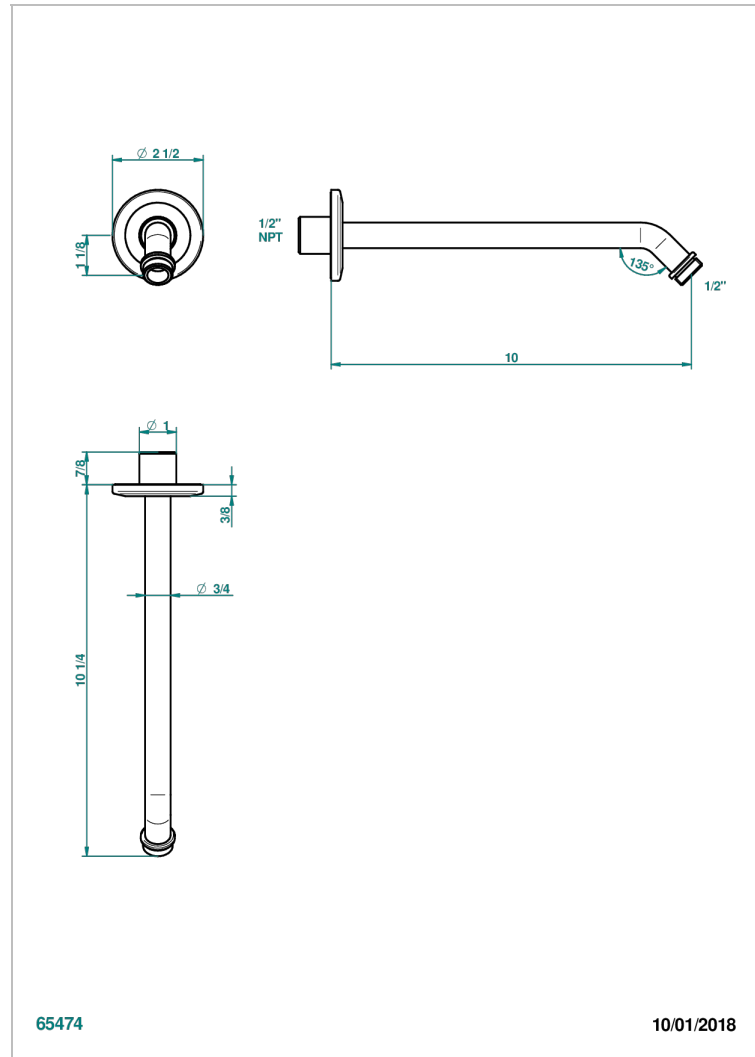

SYSTEM SMOOTH METAL

G9A-84/US

Horizontal shower arm, 45°, lg: 10"

THG[®]
PARIS

65474

10/01/2018

CHARACTERISTIC

- System Smooth Metal
- Horizontal shower arm, 45°, lg: 10"