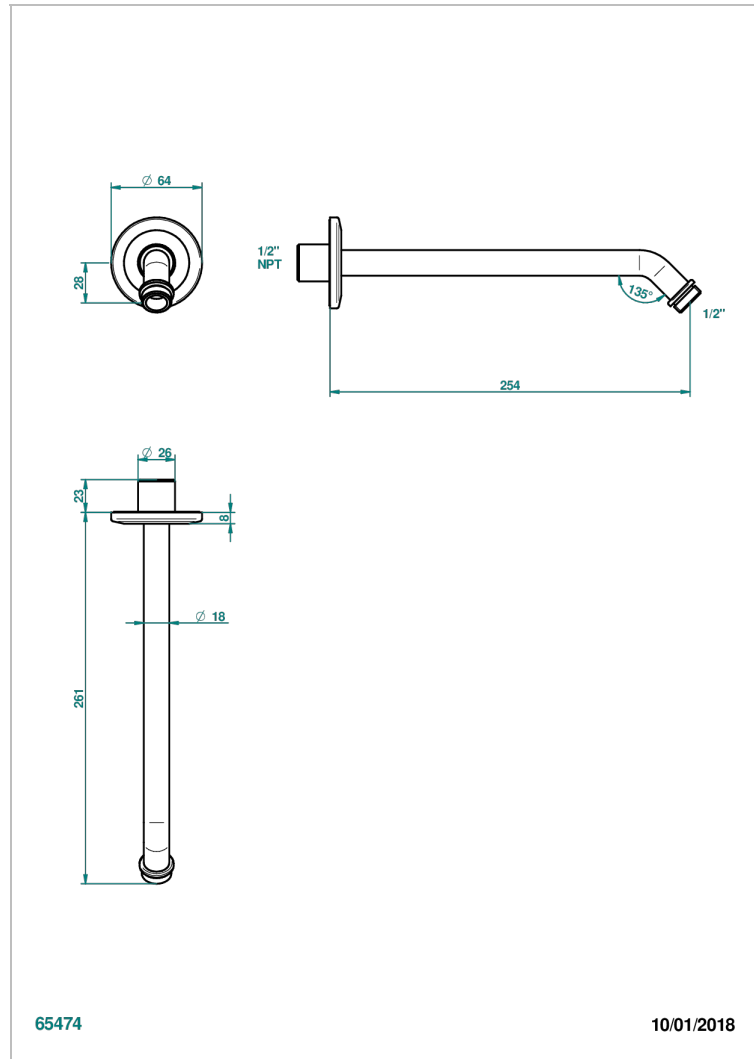

BONDI WITH LEVER HANDLES

G7G-84/US

Horizontal shower arm, 45°, lg: 10"

THG[®]
PARIS

65474

10/01/2018

CHARACTERISTIC

- Bondi with lever handles
- Horizontal shower arm, 45°, lg: 10"