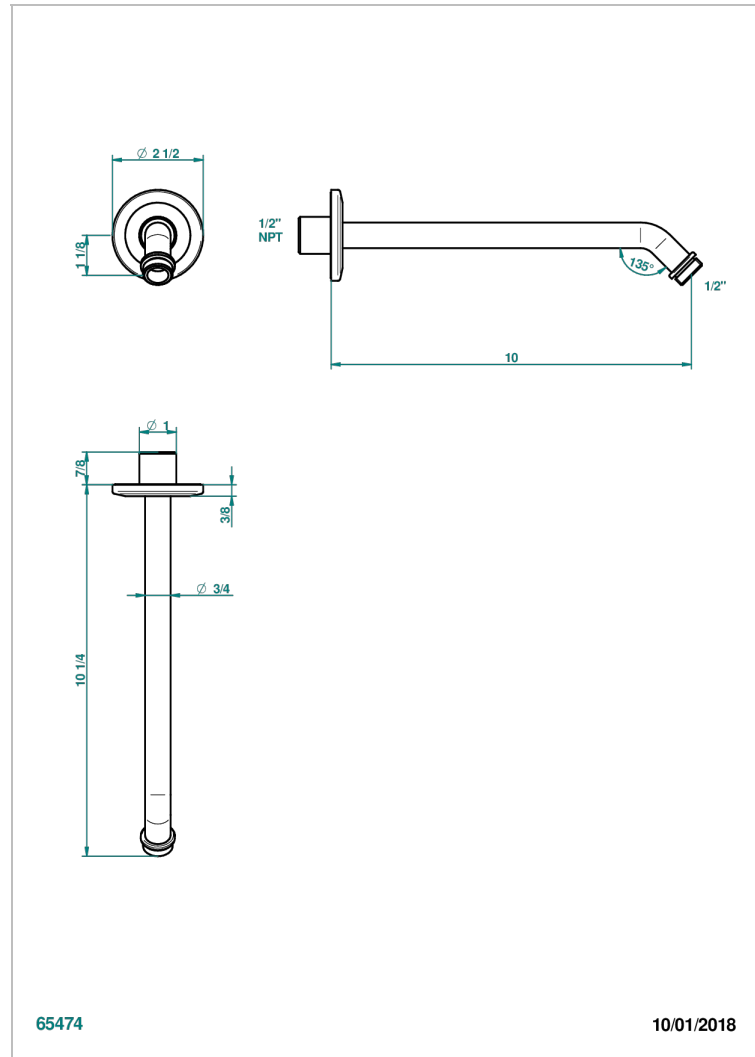

BONDI WITH LEVER HANDLES

G7G-84/US

Horizontal shower arm, 45°, lg: 10"

CHARACTERISTIC

- Bondi with lever handles
- Horizontal shower arm, 45°, lg: 10"

AVAILABLE FINITIONS

Black ceram - D30
Blush PVD - H62
Brass color PVD - H49
Brown bronze color PVD - F33
Chrome polished - A02
Chrome polished / gold polished - G02