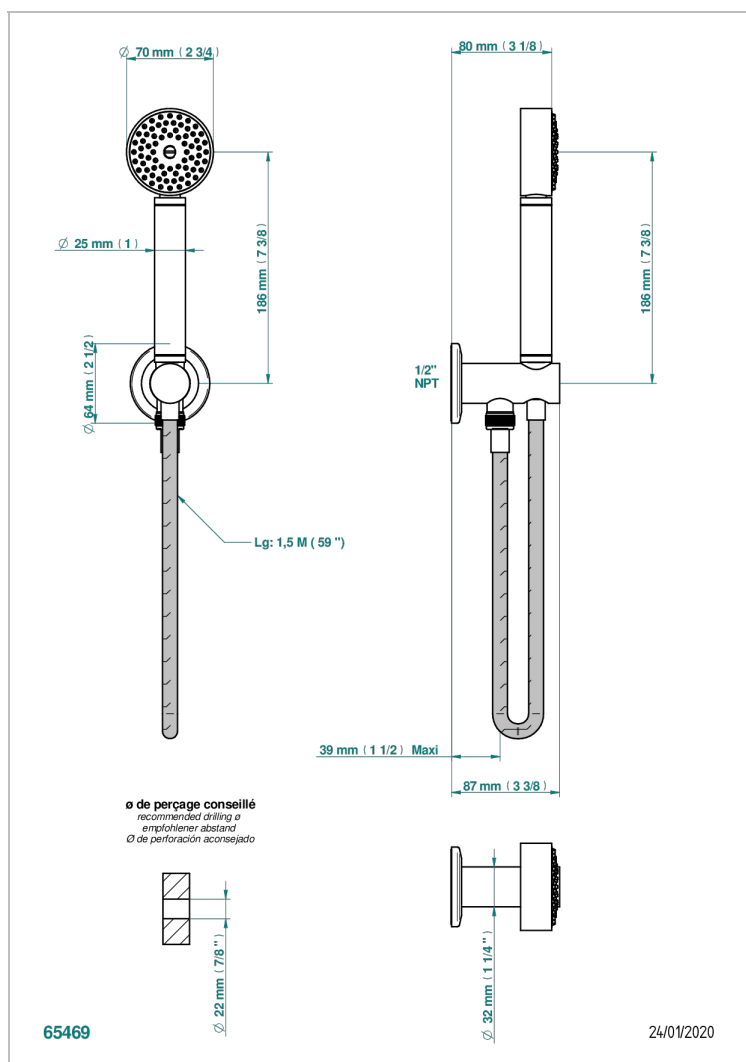

SYSTEM CRYSTAL WITH LEVER HANDLES

G9K-54/US

Wall mounted handshower with integrated fixed hook

CHARACTERISTIC

- System Crystal with lever handles
- Wall mounted handshower with integrated fixed hook

AVAILABLE FINITIONS