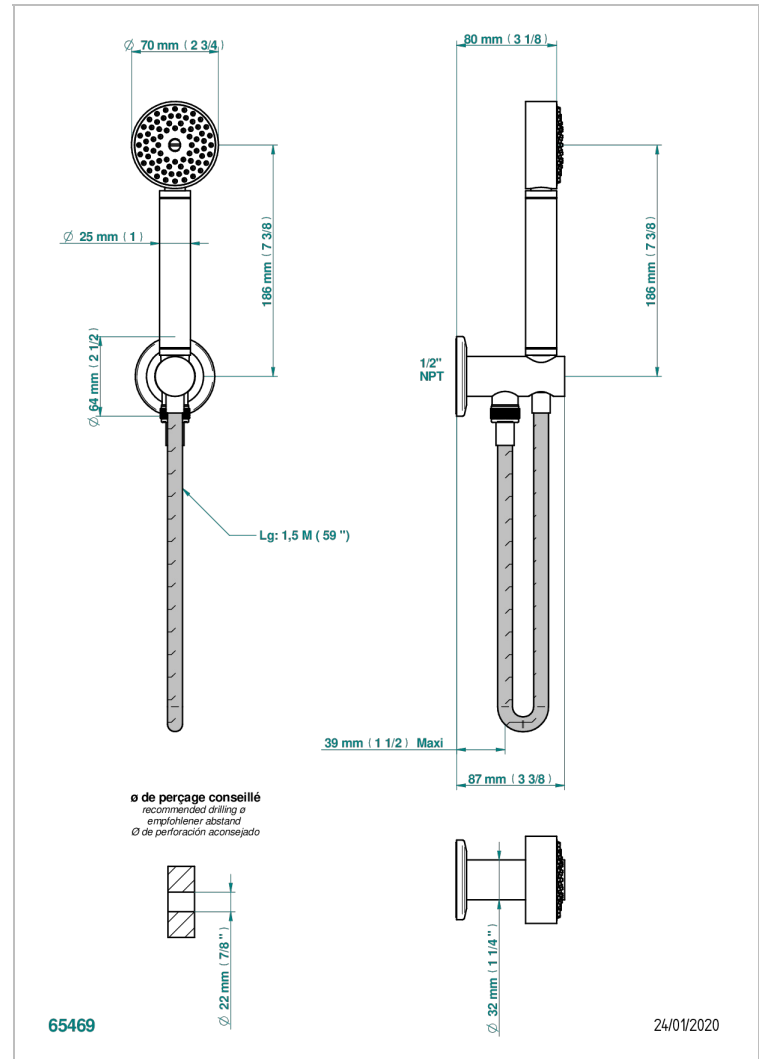

# SYSTEM CRYSTAL

G9J-54/US

Wall mounted handshower with integrated fixed hook

THG  
PARIS

## CHARACTERISTIC

- System Crystal
- Wall mounted handshower with integrated fixed hook