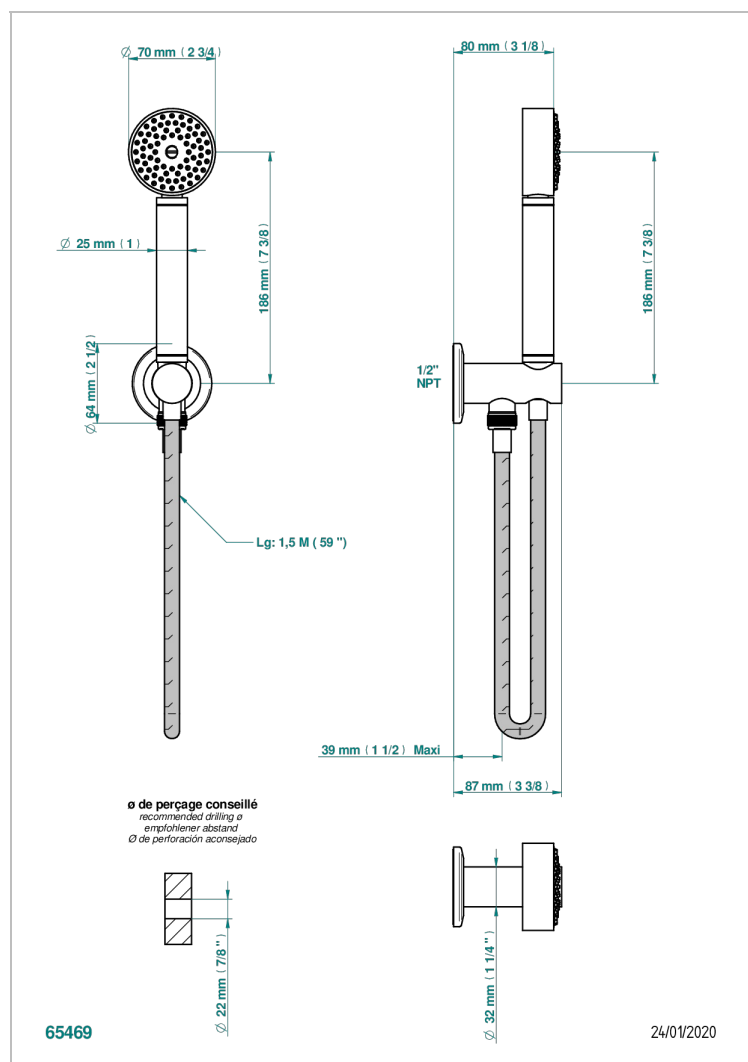

SYSTEM HOWLITE WITH LEVER HANDLES

G9H-54/US

Wall mounted handshower with integrated fixed hook

CHARACTERISTIC

- System Howlite with lever handles
- Wall mounted handshower with integrated fixed hook

AVAILABLE FINITIONS