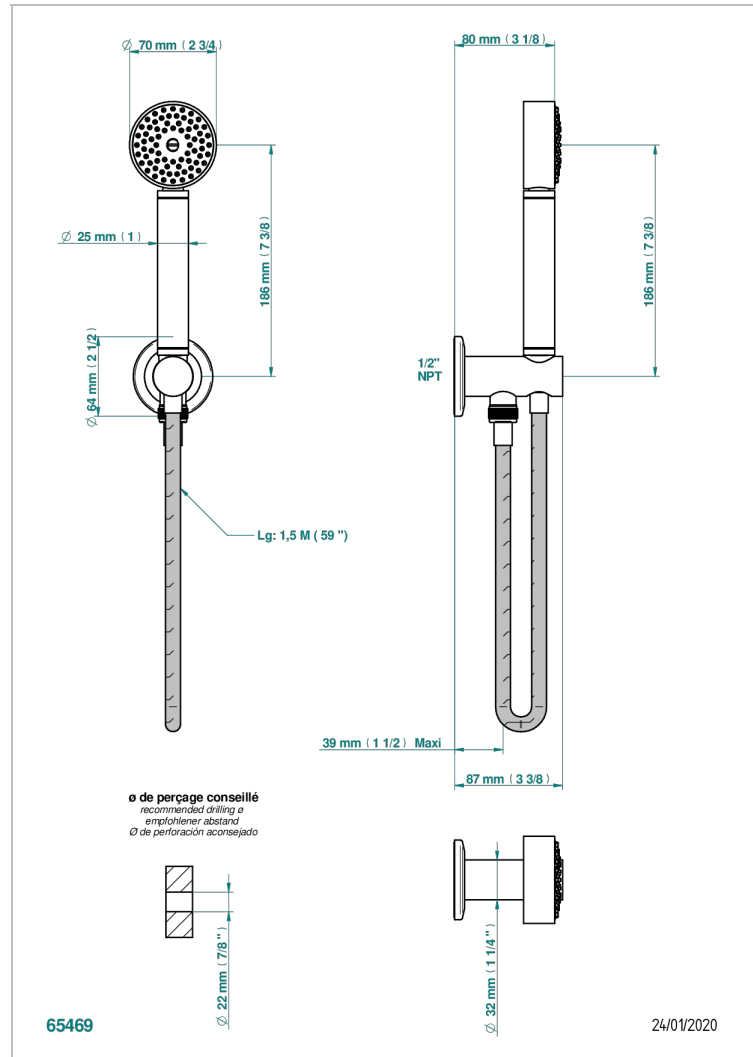

SYSTEM HOWLITE

G9G-54/US

Wall mounted handshower with integrated fixed hook

CHARACTERISTIC

- System Howlite
- Wall mounted handshower with integrated fixed hook

AVAILABLE FINITIONS

Black ceram - D30
Blush PVD - H62
Brass color PVD - H49
Brown bronze color PVD - F33
Chrome polished - A02
Copper antique matt, coated - H07

Gold color PVD - H52
Gold mat - F07
Gold polished - F01
Graphite PVD - H64
Light coated bronze - D01
Matt Umber PVD - H67

Matt blush PVD - H60
Matt brass color PVD - H50
Matt brown bronze color PVD - F34
Matt chrome (American satin) - C02
Matt gold color PVD - H53
Matt graphite PVD - H65

Matt nickel (American satin) - C01
Matt nickel color PVD - H56
Nickel antique / Sovereign - H28
Nickel color PVD - H55
Nickel polished - B01
Soft gold - F30

Soft matt gold - F31
Umber PVD - H66