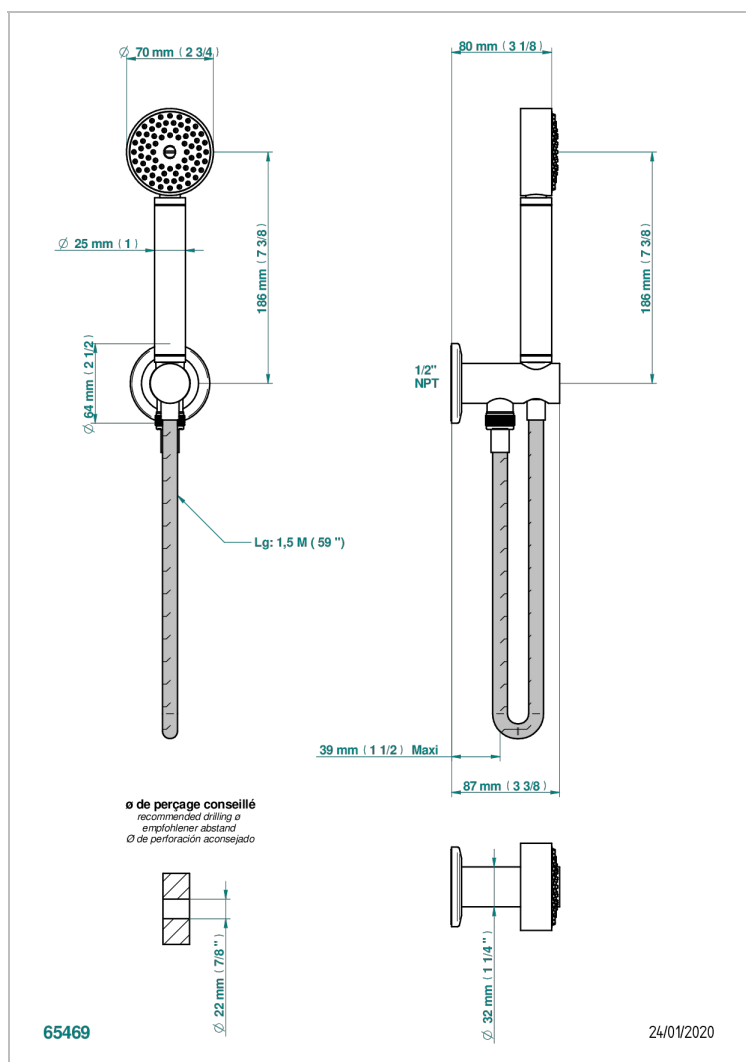

SYSTEM SQUARED METAL WITH LEVER HANDLES

G9F-54/US

Wall mounted handshower with integrated fixed hook

CHARACTERISTIC

- System Squared Metal with lever handles
- Wall mounted handshower with integrated fixed hook

Matt blush PVD - H60
Matt brass color PVD - H50
Matt brown bronze color PVD - F34
Matt chrome (American satin) - C02
Matt gold color PVD - H53
Matt graphite PVD - H65

Matt nickel (American satin) - C01
Matt nickel color PVD - H56
Nickel antique / Sovereign - H28
Nickel color PVD - H55
Nickel polished - B01
Polished chrome with gold inlay - GA1