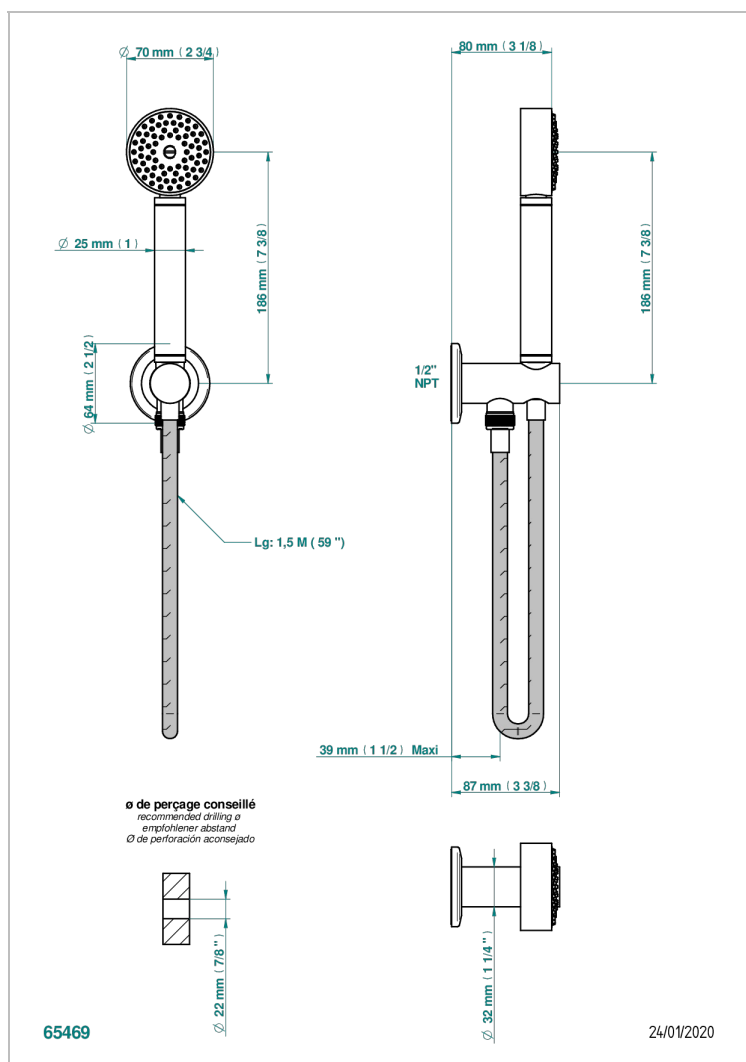

SYSTEM SQUARED METAL

G9E-54/US

Wall mounted handshower with integrated fixed hook

THG[®]
PARIS

CHARACTERISTIC

- System Squared Metal
- Wall mounted handshower with integrated fixed hook

AVAILABLE FINITIONS

Black ceram - D30
Blush PVD - H62
Brass color PVD - H49
Brown bronze color PVD - F33
Chrome polished - A02
Copper antique matt, coated - H07

Matt nickel (American satin) - C01
Matt nickel color PVD - H56
Nickel antique / Sovereign - H28
Nickel color PVD - H55
Nickel polished - B01
Polished chrome with gold inlay - GA1

Soft gold - F30
Soft matt gold - F31
Umber PVD - H66