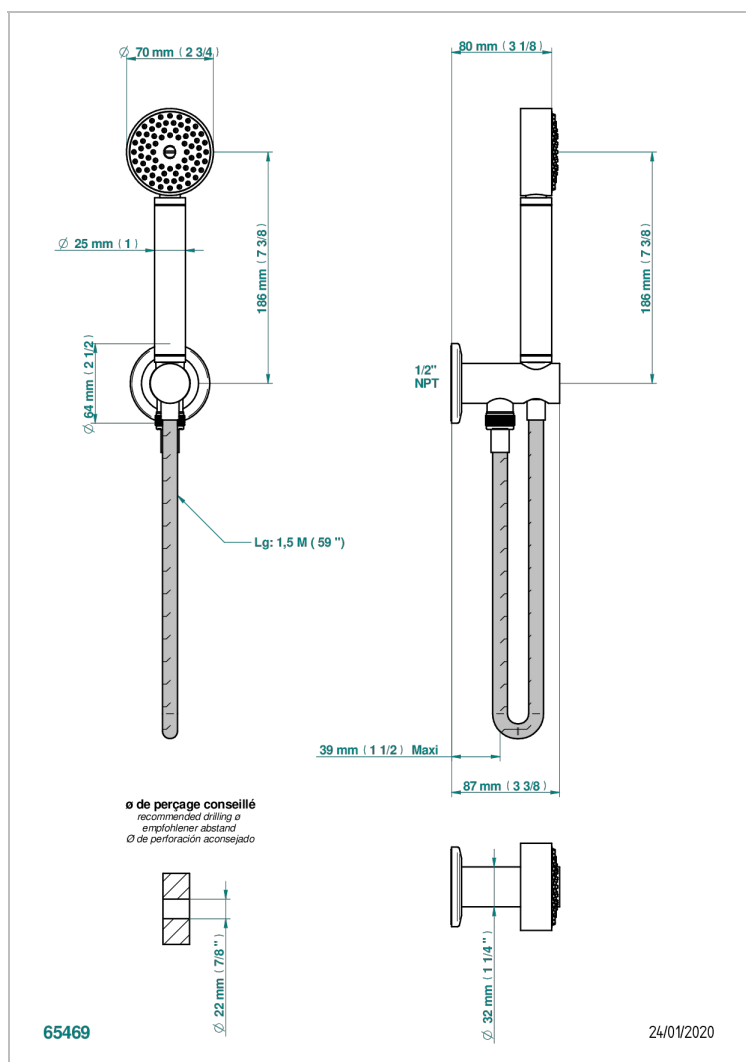

# SYSTEM DIAMOND METAL WITH LEVER HANDLES

G9D-54/US

Wall mounted handshower with integrated fixed hook

## CHARACTERISTIC

- System Diamond Metal with lever handles
- Wall mounted handshower with integrated fixed hook