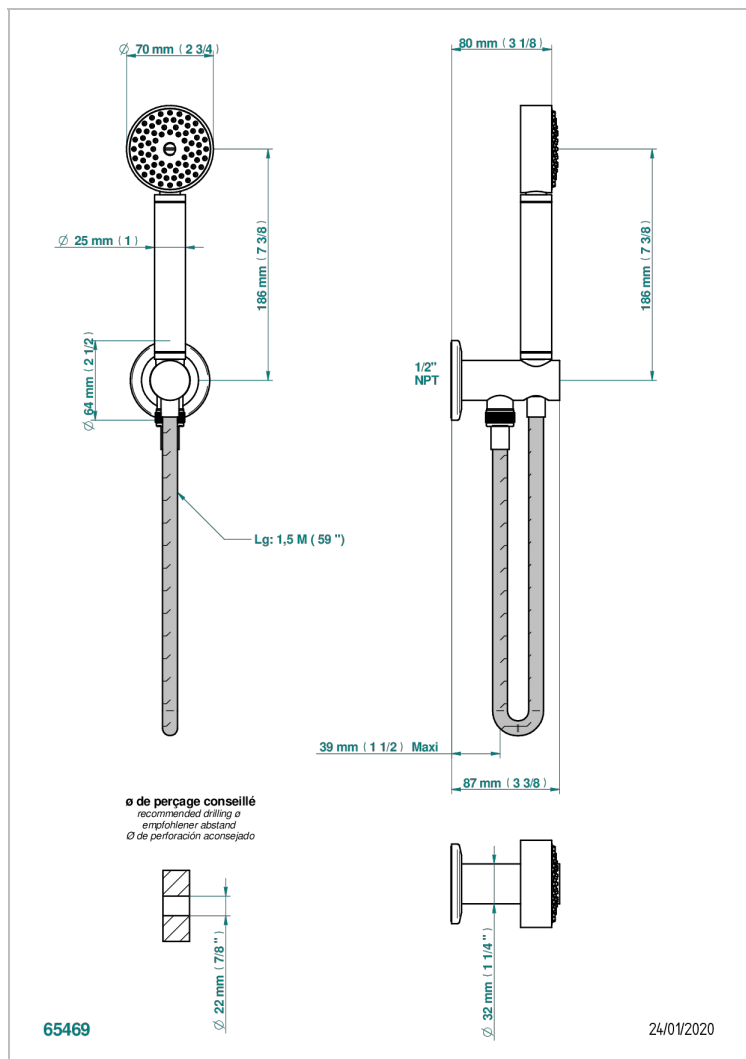

SYSTEM DIAMOND METAL

G9C-54/US

Wall mounted handshower with integrated fixed hook

THG[®]
PARIS

CHARACTERISTIC

- System Diamond Metal
- Wall mounted handshower with integrated fixed hook

AVAILABLE FINITIONS

Black ceram - D30
Blush PVD - H62
Brass color PVD - H49
Brown bronze color PVD - F33
Chrome polished - A02
Copper antique matt, coated - H07

Matt nickel (American satin) - C01
Matt nickel color PVD - H56
Nickel antique / Sovereign - H28
Nickel color PVD - H55
Nickel polished - B01
Polished chrome with gold inlay - GA1

Soft gold - F30
Soft matt gold - F31
Umber PVD - H66