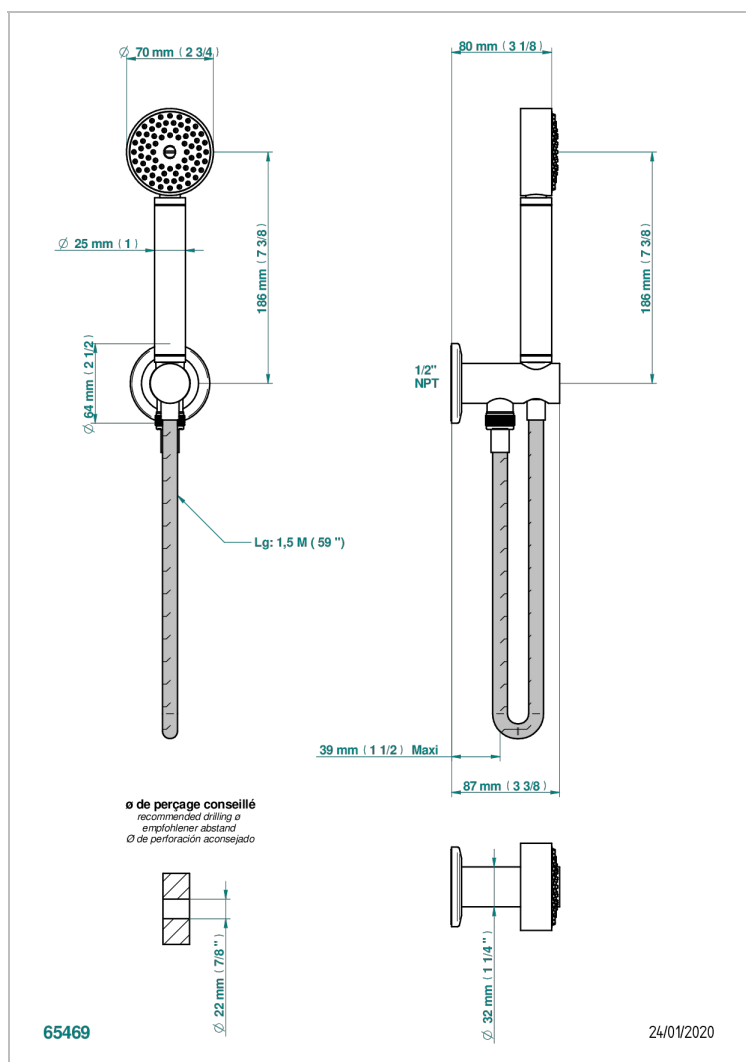

# SYSTEM SMOOTH METAL WITH LEVER HANDLES

G9B-54/US

Wall mounted handshower with integrated fixed hook

## CHARACTERISTIC

- System Smooth Metal with lever handles
- Wall mounted handshower with integrated fixed hook