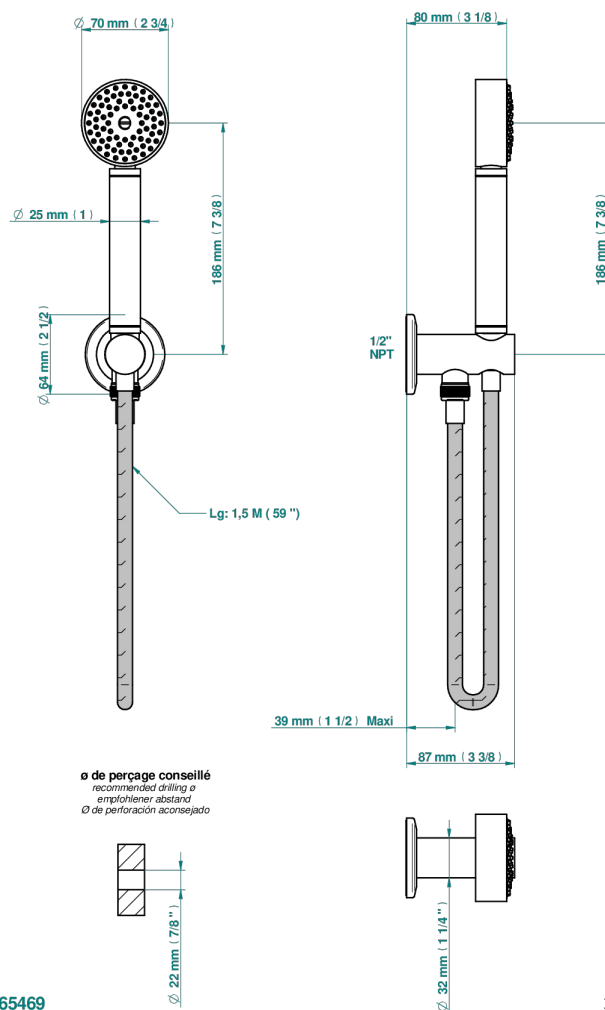

# SYSTEM SMOOTH METAL

G9A-54/US

Wall mounted handshower with integrated fixed hook

THG<sup>®</sup>  
PARIS

65469

24/01/2020

## CHARACTERISTIC

- System Smooth Metal
- Wall mounted handshower with integrated fixed hook

Matt blush PVD - H60  
Matt brass color PVD - H50  
Matt brown bronze color PVD - F34  
Matt chrome (American satin) - C02  
Matt gold color PVD - H53  
Matt graphite PVD - H65

Matt nickel (American satin) - C01  
Matt nickel color PVD - H56  
Nickel antique / Sovereign - H28  
Nickel color PVD - H55  
Nickel polished - B01  
Polished chrome with gold inlay - GA1