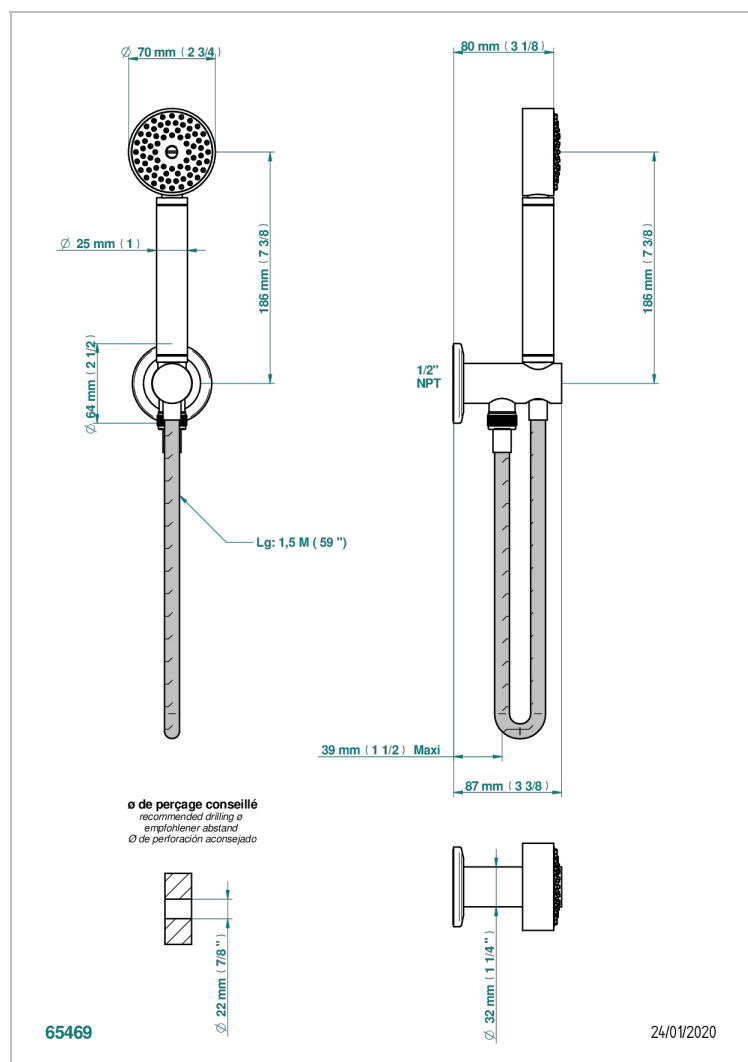

BONDI WITH LEVER HANDLES

G7G-54/US

Wall mounted handshower with integrated fixed hook

CHARACTERISTIC

- Bondi with lever handles
- Wall mounted handshower with integrated fixed hook

AVAILABLE FINITIONS

Black ceram - D30
Blush PVD - H62
Brass color PVD - H49
Brown bronze color PVD - F33
Chrome polished - A02
Chrome polished / gold polished - G02

Matt nickel (American satin) - C01
Matt nickel color PVD - H56
Natural smoked Brass - A13
Nickel antique / Sovereign - H28
Nickel color PVD - H55
Nickel polished - B01

Soft gold - F30
Soft matt gold - F31
Umber PVD - H66