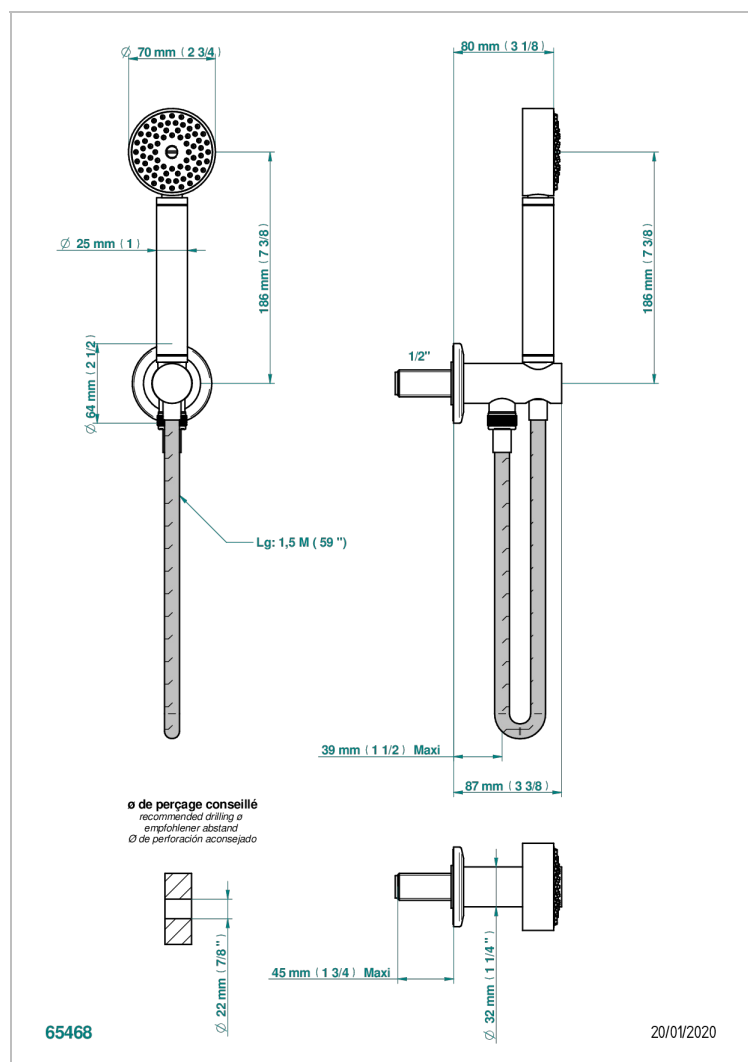

SYSTEM HOWLITE WITH LEVER

G9H-54

Wall mounted stylised handshower, hose and elbow with rest

CHARACTERISTIC

- System Howlite with lever
- Wall mounted stylised handshower, hose and elbow with rest

TECHNICAL SPECS

- Recommandé : 3 bars (max. 5 bars) - Advised : 43,5 psi (max. 72 psi)
- 9,5 l/min à 3 bars (2.5 gpm at 43.5 psi)

AVAILABLE FINITIONS

Antique nickel - H28
Black ceram - D30
Blush PVD - H62
Brass color PVD - H49
Brown bronze color PVD - F33
Gold color PVD - H52

Nickel color PVD - H55
Polished chrome (color finish) - A02
Polished gold (color finish) - F01
Polished nickel - B01
Soft gold - F30
Soft matt gold - F31

Umber PVD - H66
Varnished matt antique red copper
(color finish) - H07