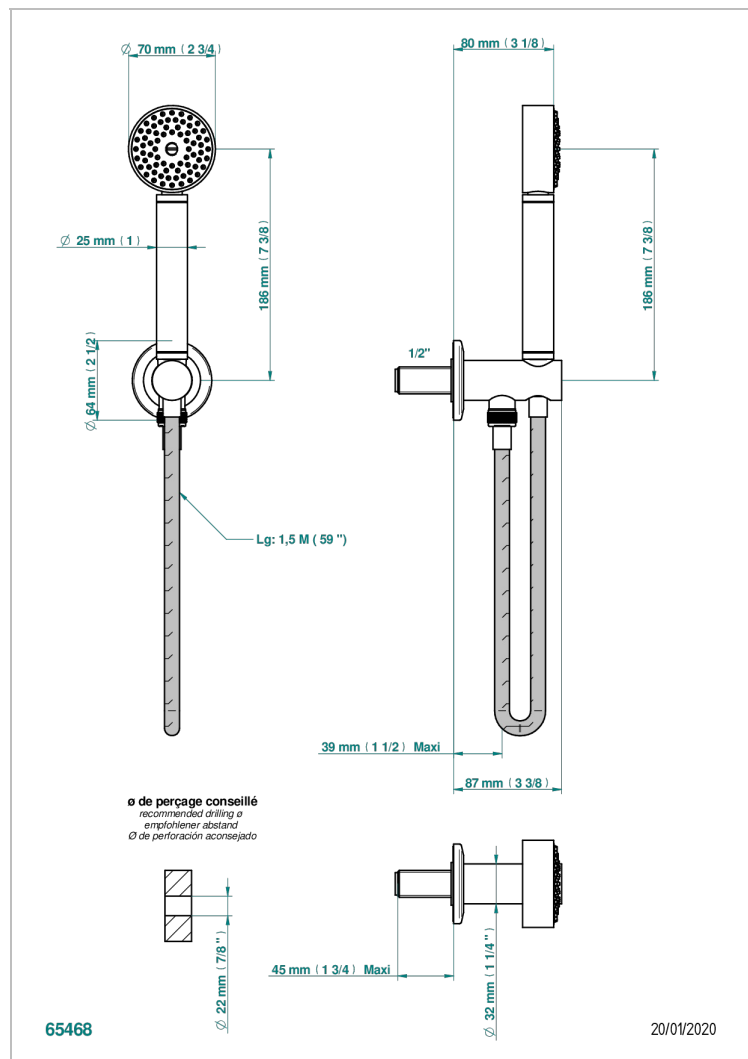

# SYSTEM HOWLITE WITH LEVER

G9H-54

Wall mounted stylised handshower, hose and elbow with rest

## CHARACTERISTIC

- System Howlite with lever
- Wall mounted stylised handshower, hose and elbow with rest

## TECHNICAL SPECS

- Recommandé : 3 bars (max. 5 bars) - Advised : 43,5 psi (max. 72 psi)
- 9,5 l/min à 3 bars (2.5 gpm at 43.5 psi)