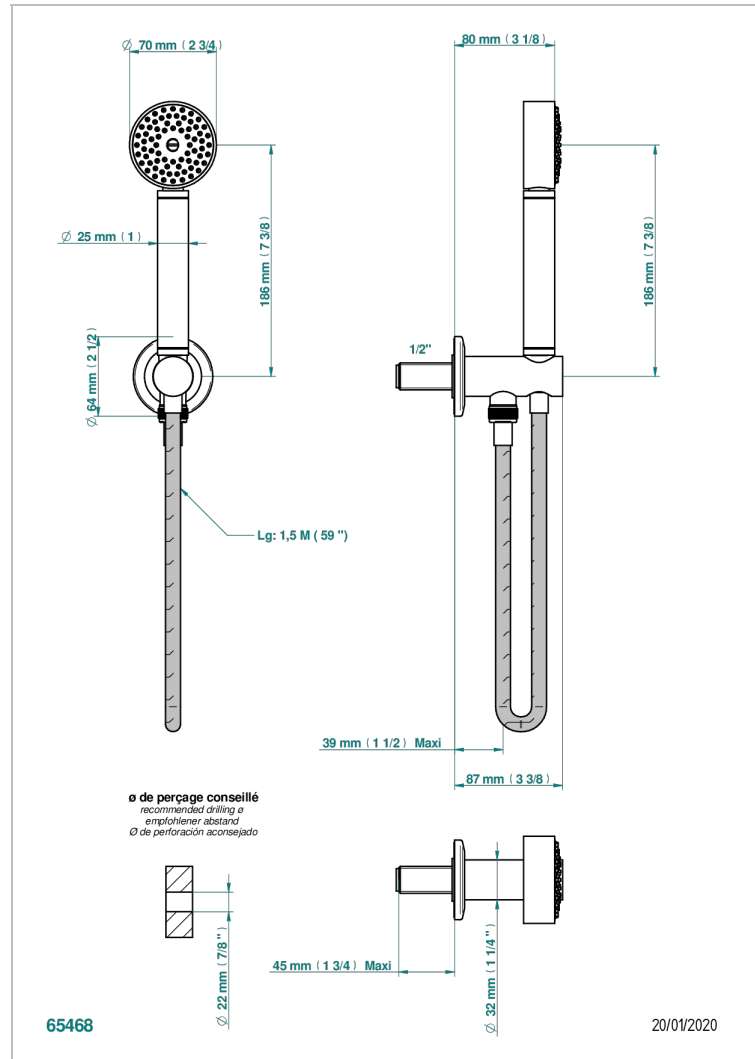

# SYSTEM HOWLITE

G9G-54

Wall mounted stylised handshower, hose and elbow with rest

## CHARACTERISTIC

- System Howlite
- Wall mounted stylised handshower, hose and elbow with rest

## TECHNICAL SPECS

- Recommandé : 3 bars (max. 5 bars) - Advised : 43,5 psi (max. 72 psi)
- 9,5 l/min à 3 bars (2.5 gpm at 43.5 psi)

Umber PVD - H66  
Varnished matt antique red copper (color finish) - H07