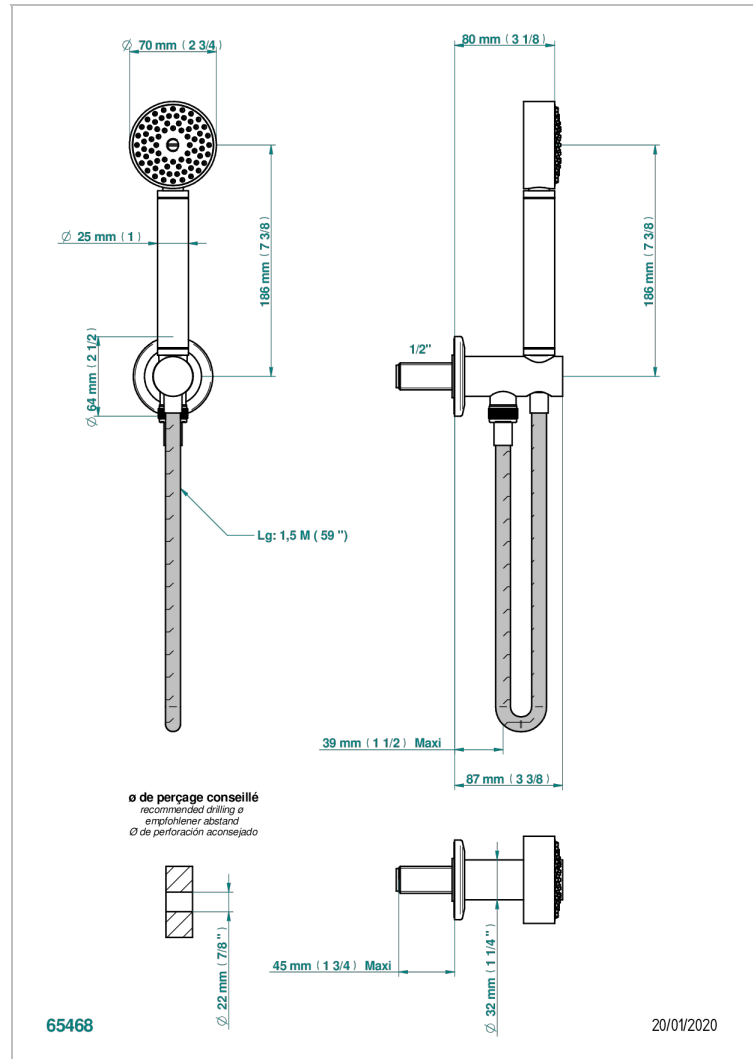

# BONDI WITH LEVER

G7G-54

Wall mounted stylised handshower, hose and elbow with rest

## CHARACTERISTIC

- Bondi with lever
- Wall mounted stylised handshower, hose and elbow with rest

## TECHNICAL SPECS

- Recommandé : 3 bars (max. 5 bars) - Advised : 43,5 psi (max. 72 psi)
- 9,5 l/min à 3 bars (2.5 gpm at 43.5 psi)

## AVAILABLE FINITIONS

Antique nickel - H28  
Black ceram - D30  
Blush PVD - H62  
Brass color PVD - H49  
Brown bronze color PVD - F33  
Gold color PVD - H52

Graphite PVD - H64  
Lacquered light bronze - D01  
Matt Umber PVD - H67  
Matt blush PVD - H60  
Matt brass color PVD - H50  
Matt brown bronze color PVD - F34