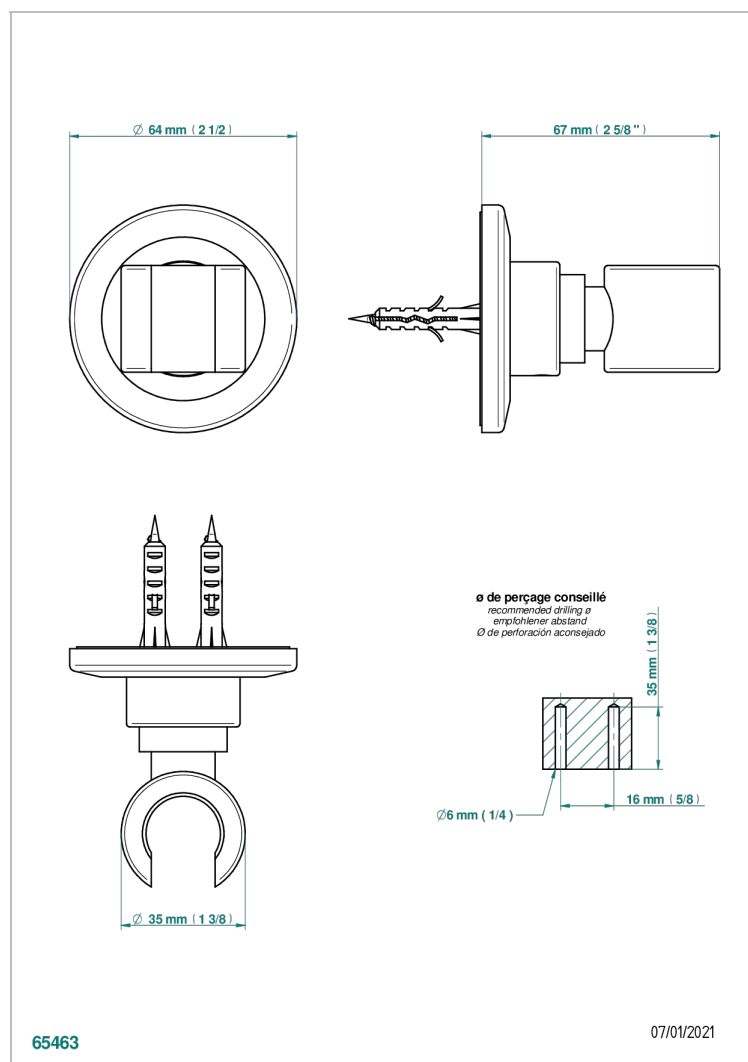

SYSTEM CRYSTAL WITH LEVER HANDLES

G9K-53F

Wall mounted fixed support bracket for handshower

CHARACTERISTIC

- System Crystal with lever handles
- Wall mounted fixed support bracket for handshower

AVAILABLE FINITIONS