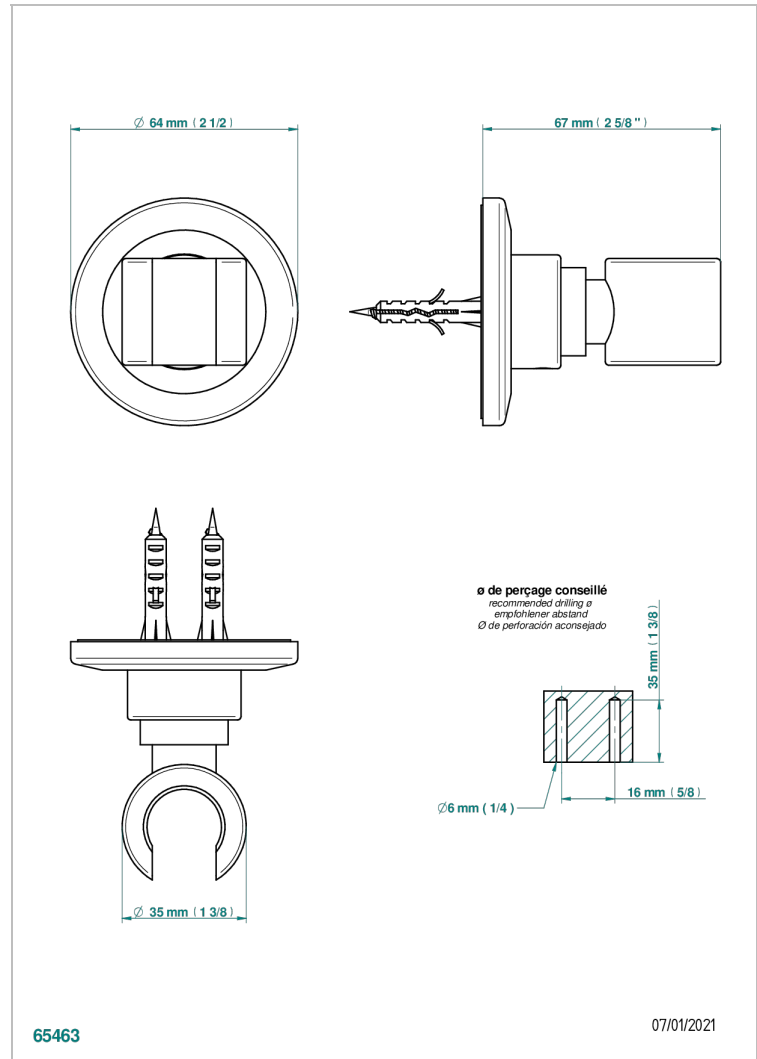

SYSTEM CRYSTAL

G9J-53F

Wall mounted fixed support bracket for handshower

THG[®]
PARIS

CHARACTERISTIC

- System Crystal
- Wall mounted fixed support bracket for handshower

AVAILABLE FINITIONS

Black ceram - D30
Blush PVD - H62
Brass color PVD - H49
Brown bronze color PVD - F33
Chrome polished - A02
Copper antique matt, coated - H07