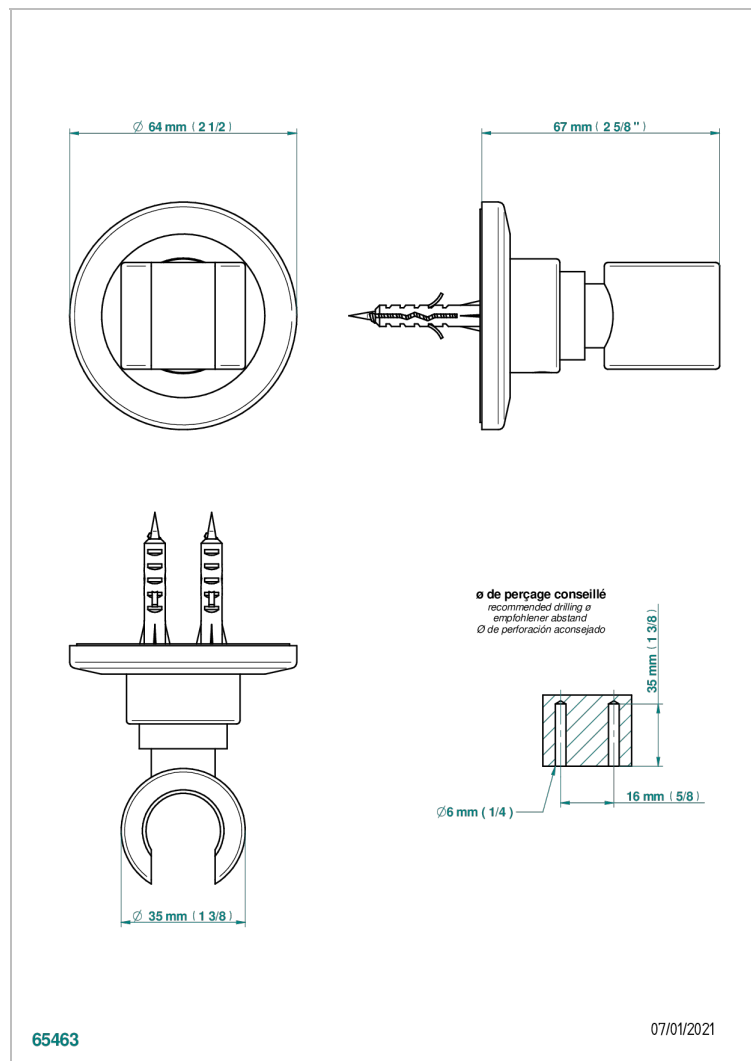

SYSTEM SQUARED METAL WITH LEVER HANDLES

G9F-53F

Wall mounted fixed support bracket for handshower

CHARACTERISTIC

- System Squared Metal with lever handles
- Wall mounted fixed support bracket for handshower