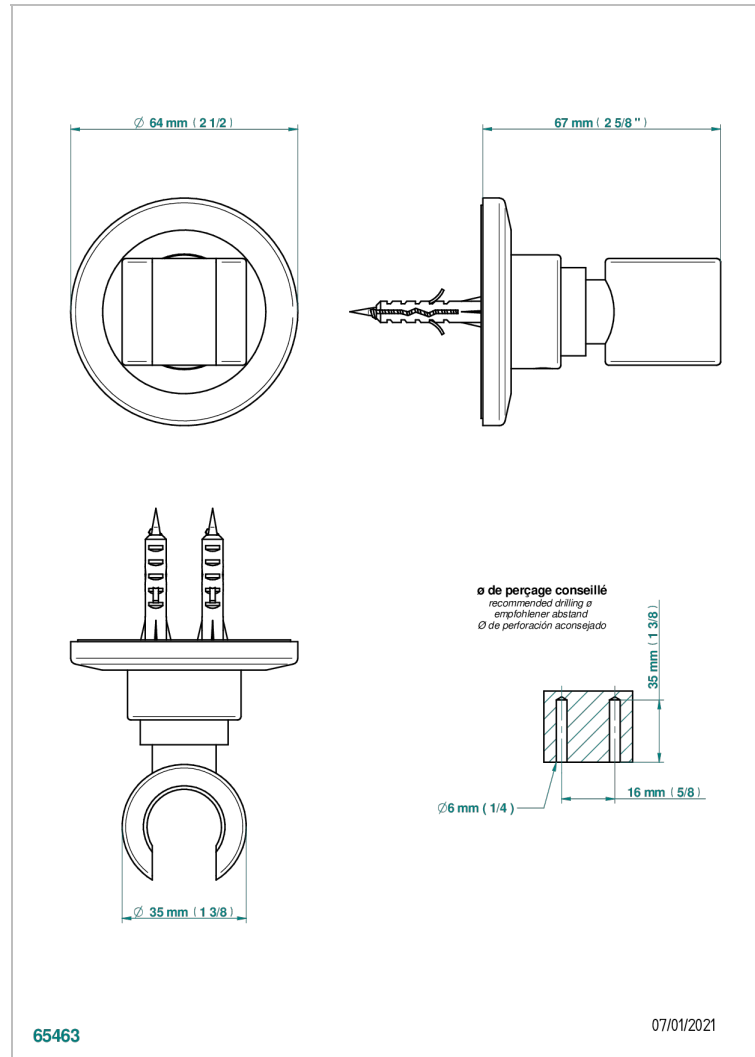

# SYSTEM DIAMOND METAL

G9C-53F

Wall mounted fixed support bracket for handshower

THG<sup>®</sup>  
PARIS

## CHARACTERISTIC

- System Diamond Metal
- Wall mounted fixed support bracket for handshower