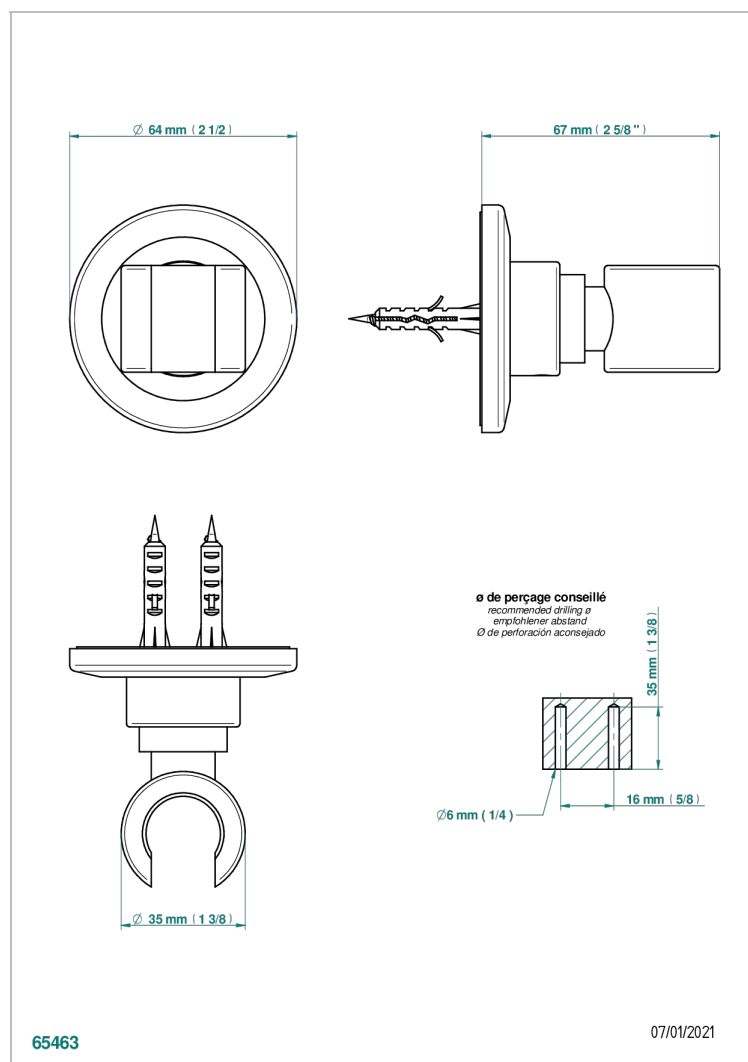

SYSTEM SMOOTH METAL WITH LEVER HANDLES

G9B-53F

Wall mounted fixed support bracket for handshower

CHARACTERISTIC

- System Smooth Metal with lever handles
- Wall mounted fixed support bracket for handshower