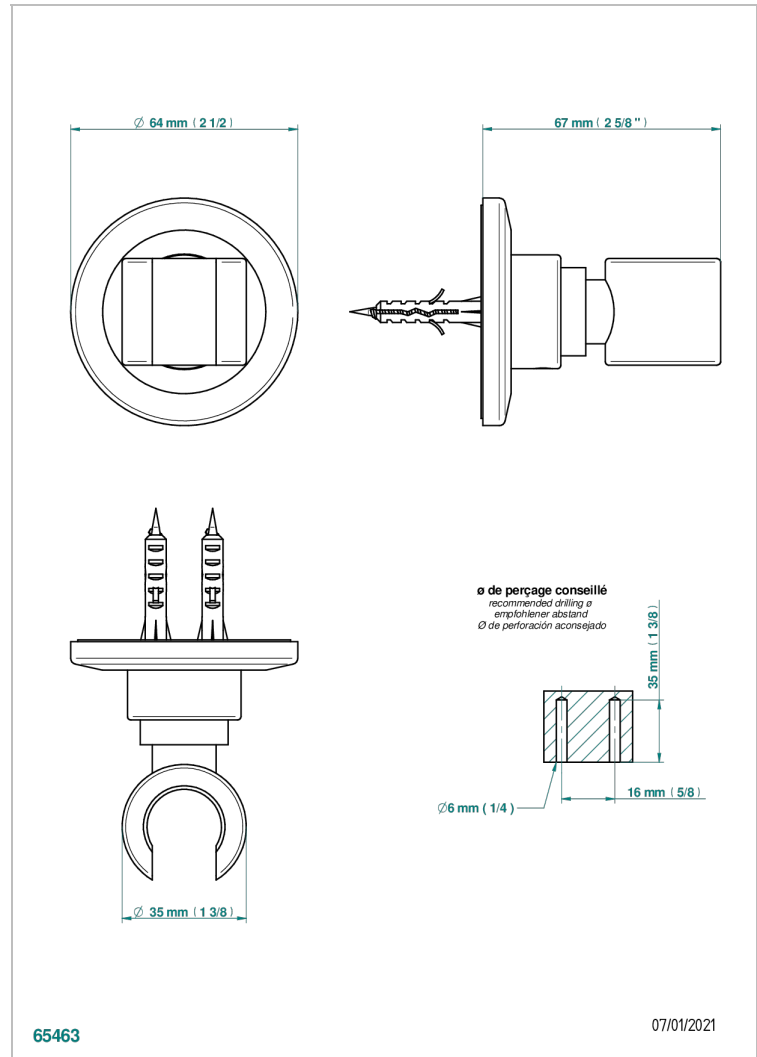

SYSTEM SMOOTH METAL

G9A-53F

Wall mounted fixed support bracket for handshower

THG[®]
PARIS

CHARACTERISTIC

- System Smooth Metal
- Wall mounted fixed support bracket for handshower

AVAILABLE FINITIONS

Black ceram - D30
Blush PVD - H62
Brass color PVD - H49
Brown bronze color PVD - F33
Chrome polished - A02
Copper antique matt, coated - H07