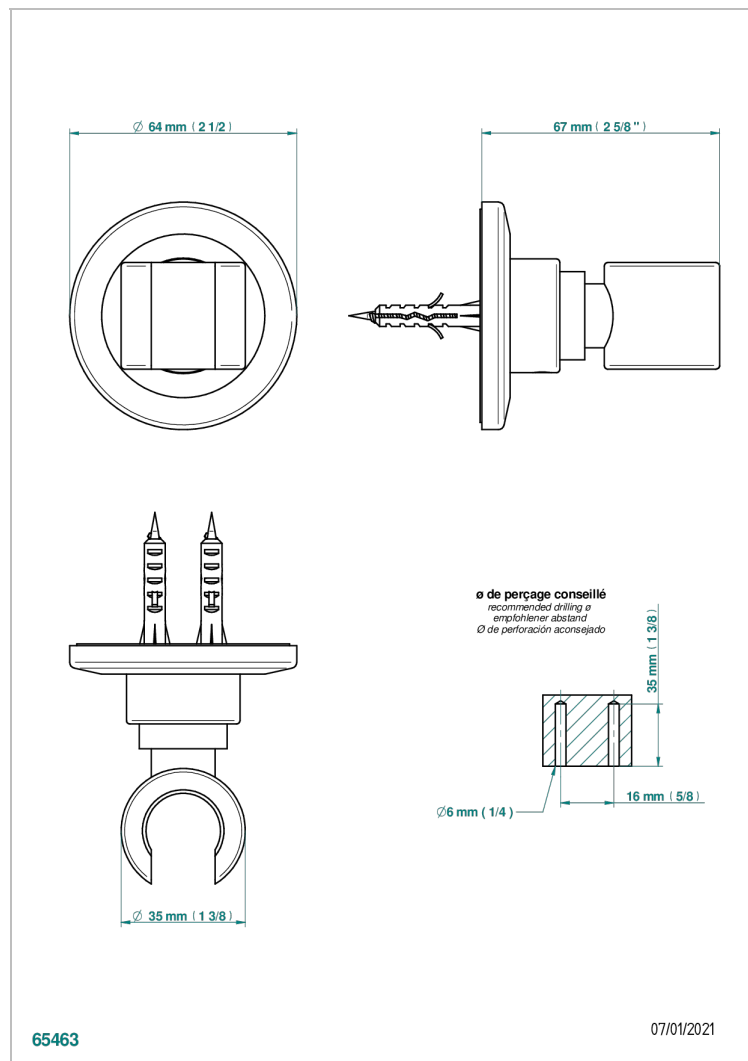

BONDI WITH LEVER HANDLES

G7G-53F

Wall mounted fixed support bracket for handshower

CHARACTERISTIC

- Bondi with lever handles
- Wall mounted fixed support bracket for handshower

AVAILABLE FINITIONS

Black ceram - D30
Blush PVD - H62
Brass color PVD - H49
Brown bronze color PVD - F33
Chrome polished - A02
Chrome polished / gold polished - G02