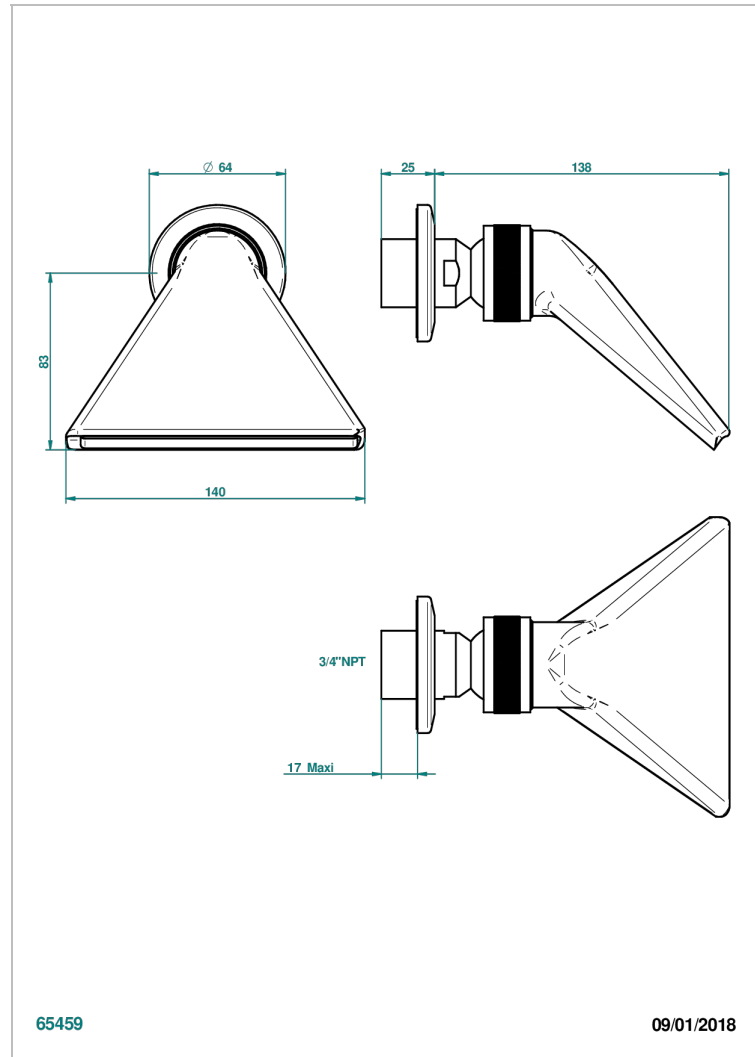

BONDI WITH LEVER HANDLES

G7G-3640/US

Shower head, cast deluge with 3/4" connection

THG[®]
PARIS

CHARACTERISTIC

- Bondi with lever handles
- Shower head, cast deluge with 3/4" connection

AVAILABLE FINITIONS

Black ceram - D30
Blush PVD - H62
Brass color PVD - H49
Brown bronze color PVD - F33
Chrome polished - A02
Chrome polished / gold polished - G02