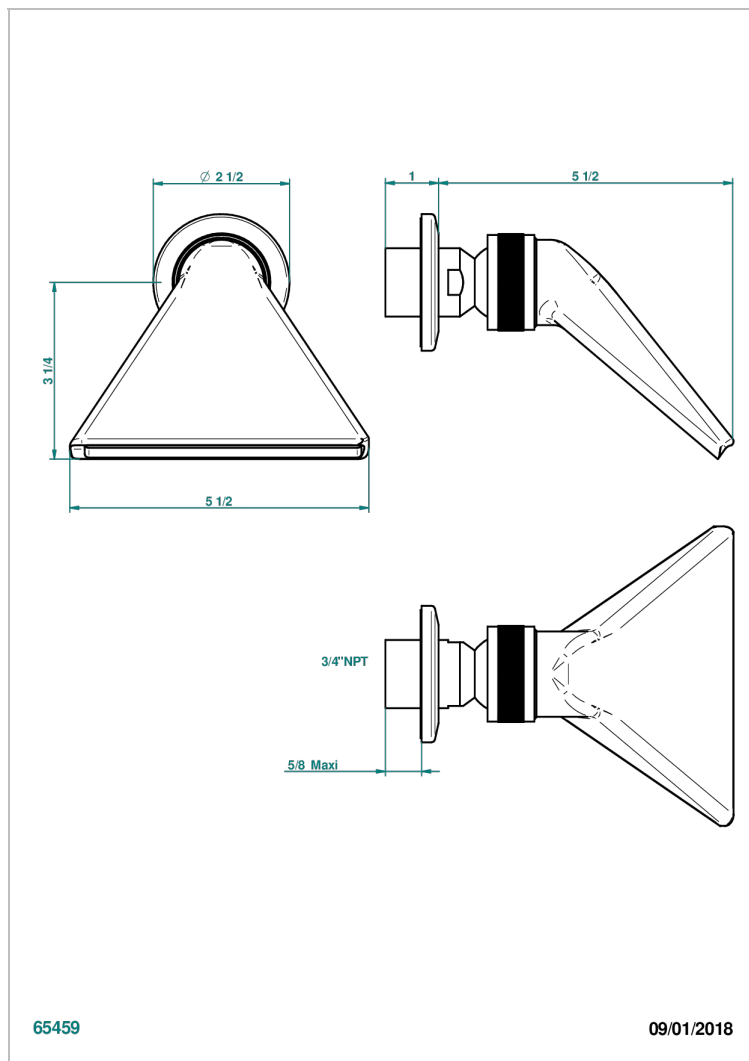

BONDI WITH LEVER HANDLES

G7G-3640/US

Shower head, cast deluge with 3/4" connection

CHARACTERISTIC

- Bondi with lever handles
- Shower head, cast deluge with 3/4" connection

AVAILABLE FINITIONS

Black ceram - D30
Blush PVD - H62
Brass color PVD - H49
Brown bronze color PVD - F33
Chrome polished - A02
Chrome polished / gold polished - G02