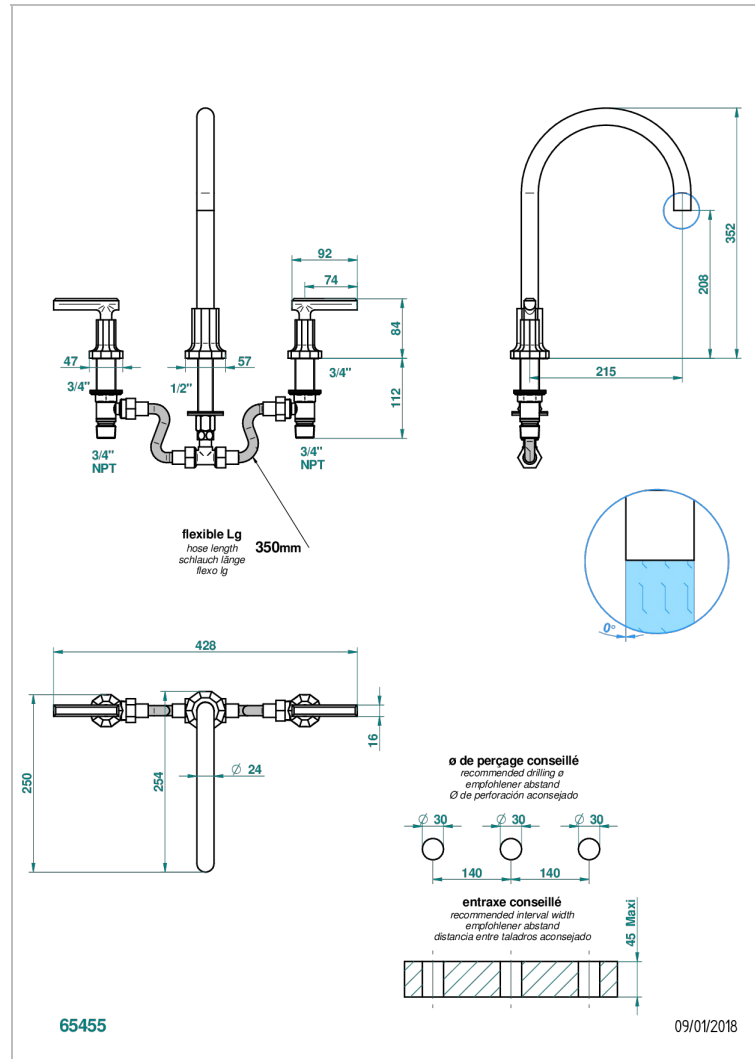

LES ONDES WITH LEVER HANDLES

G8B-25SGUS

Roman tub set with 3/4" valves

CHARACTERISTIC

- Les Ondes with lever handles
- Roman tub set with 3/4" valves

AVAILABLE FINITIONS

Black ceram - D30
Blush PVD - H62
Brass color PVD - H49
Brown bronze color PVD - F33
Chrome polished - A02
Chrome polished / gold polished - G02