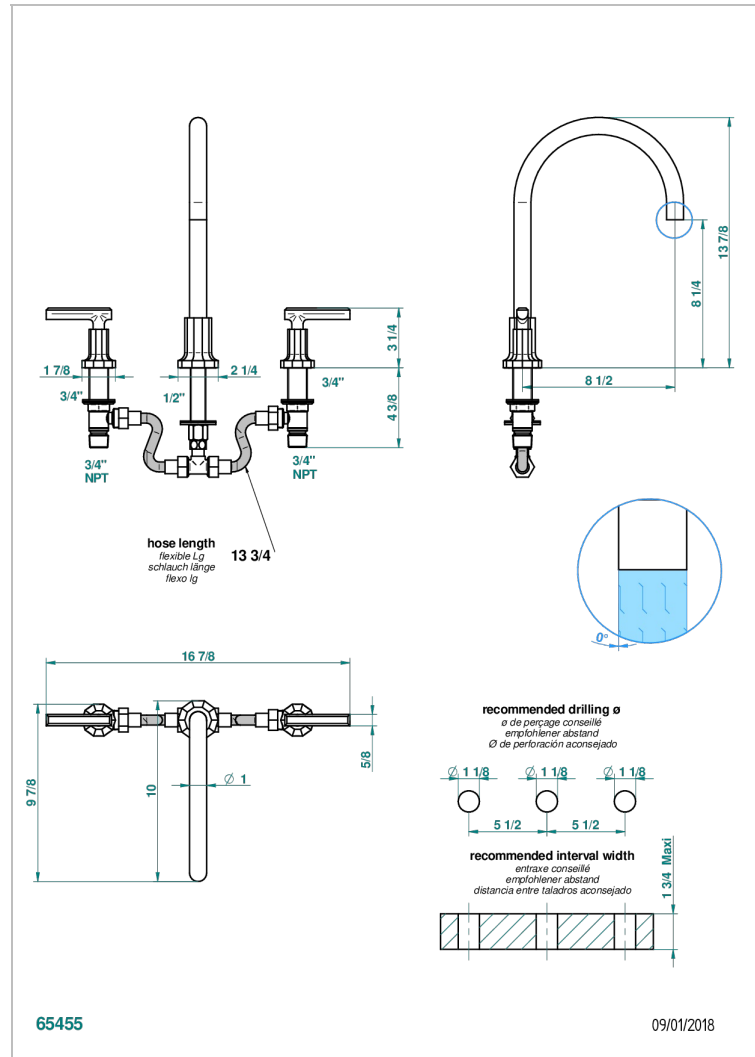

LES ONDES WITH LEVER HANDLES

G8B-25SGUS

Roman tub set with 3/4" valves

CHARACTERISTIC

- Les Ondes with lever handles
- Roman tub set with 3/4" valves

AVAILABLE FINITIONS

Black ceram - D30
Blush PVD - H62
Brass color PVD - H49
Brown bronze color PVD - F33
Chrome polished - A02
Chrome polished / gold polished - G02