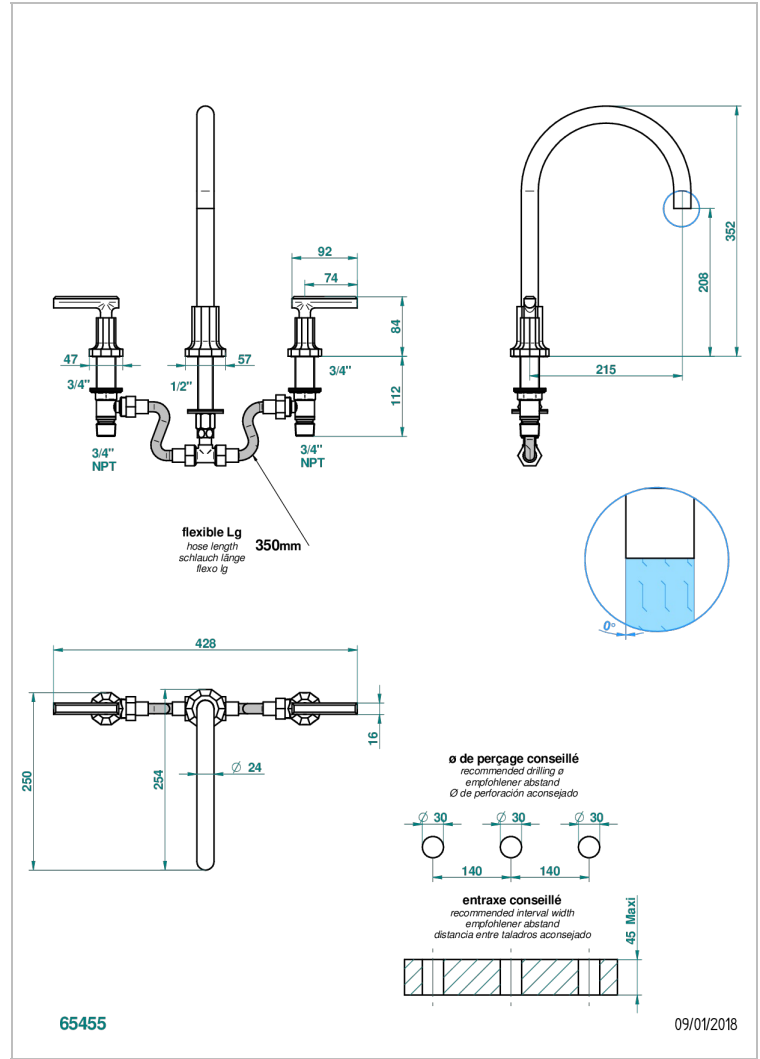

# LES ONDES WITH LEVER

G8B-25SG

Rim mounted 3-hole bath mixer, super goliath spout

## CHARACTERISTIC

- ACS : 18ACCLY403
- NF : NF EN 200 - IID/A - Chrome