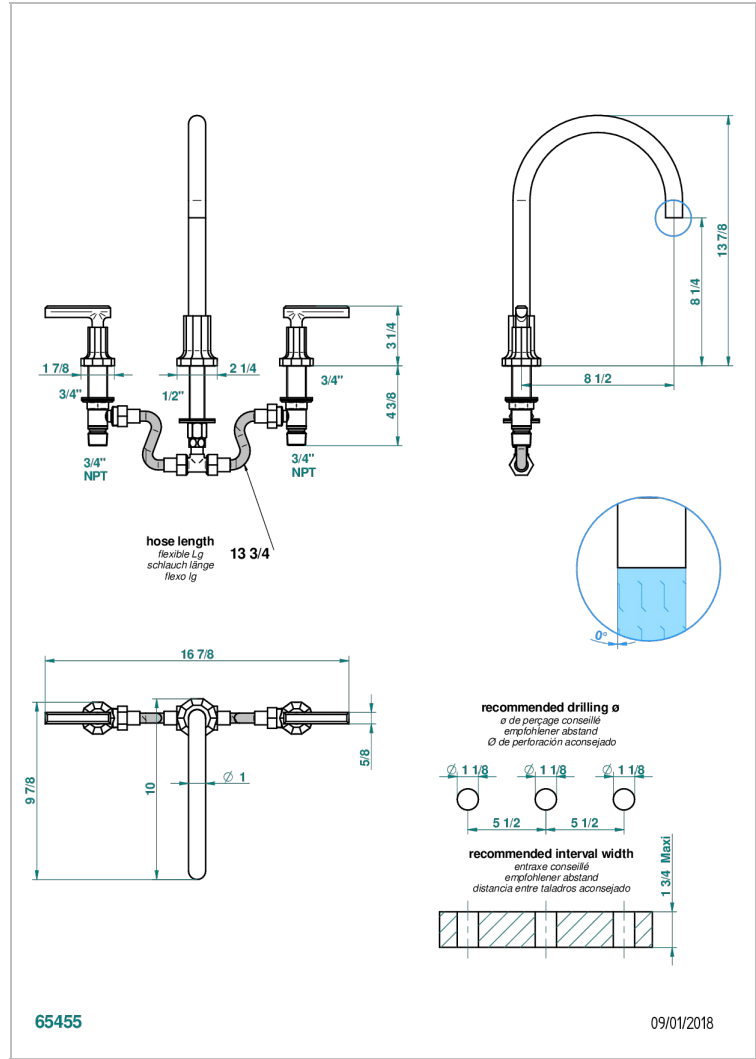

LES ONDES WITH LEVER

G8B-25SG

Rim mounted 3-hole bath mixer, super goliath spout

THG[®]
PARIS

CHARACTERISTIC

- ACS : 18ACCLY403
- NF : NF EN 200 - IID/A - Chrome

STANDARDS

AVAILABLE FINITIONS