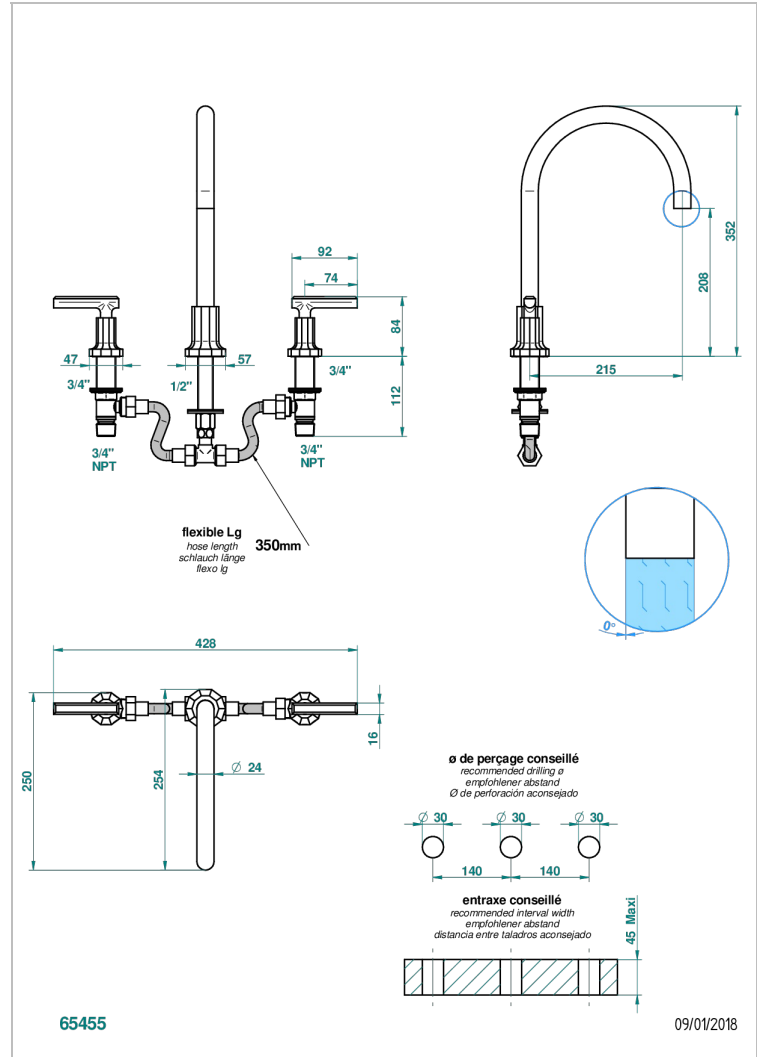

# LES ONDES WITH LEVER

G8B-25SG

Rim mounted 3-hole bath mixer, super goliath spout

## CHARACTERISTIC

- ACS : 18ACCLY403
- NF : NF EN 200 - IID/A - Chrome