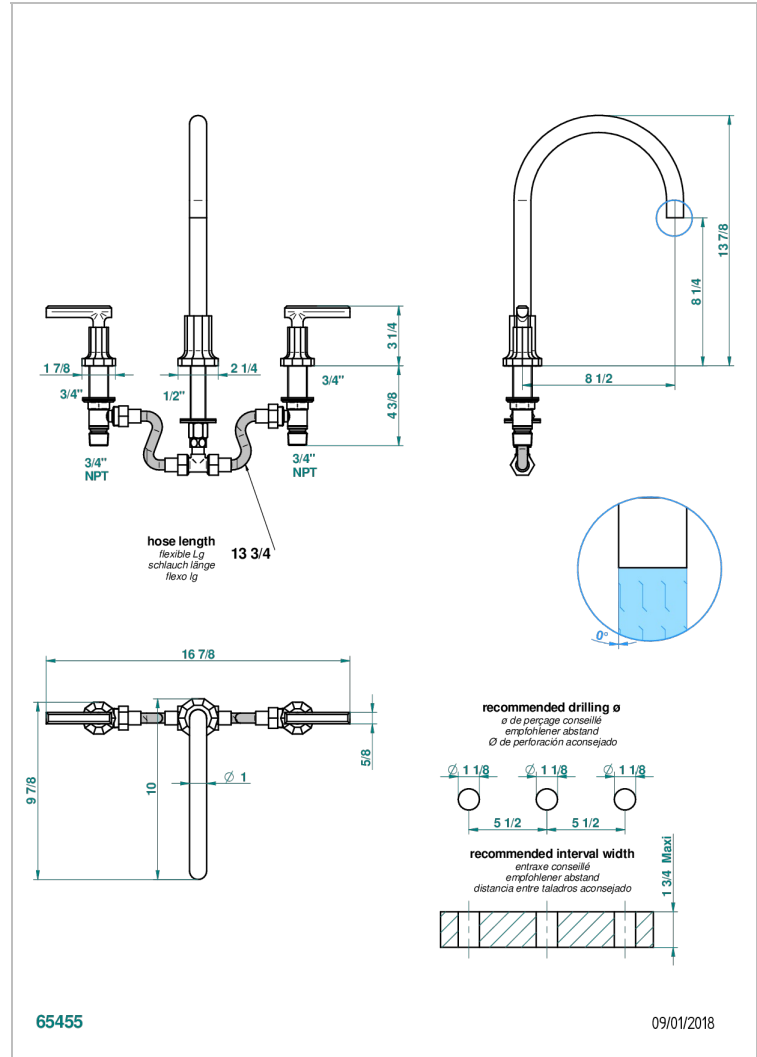

# LES ONDES WITH LEVER

G8B-25SG

Rim mounted 3-hole bath mixer, super goliath spout

## CHARACTERISTIC

- ACS : 18ACCLY403
- NF : NF EN 200 - IID/A - Chrome