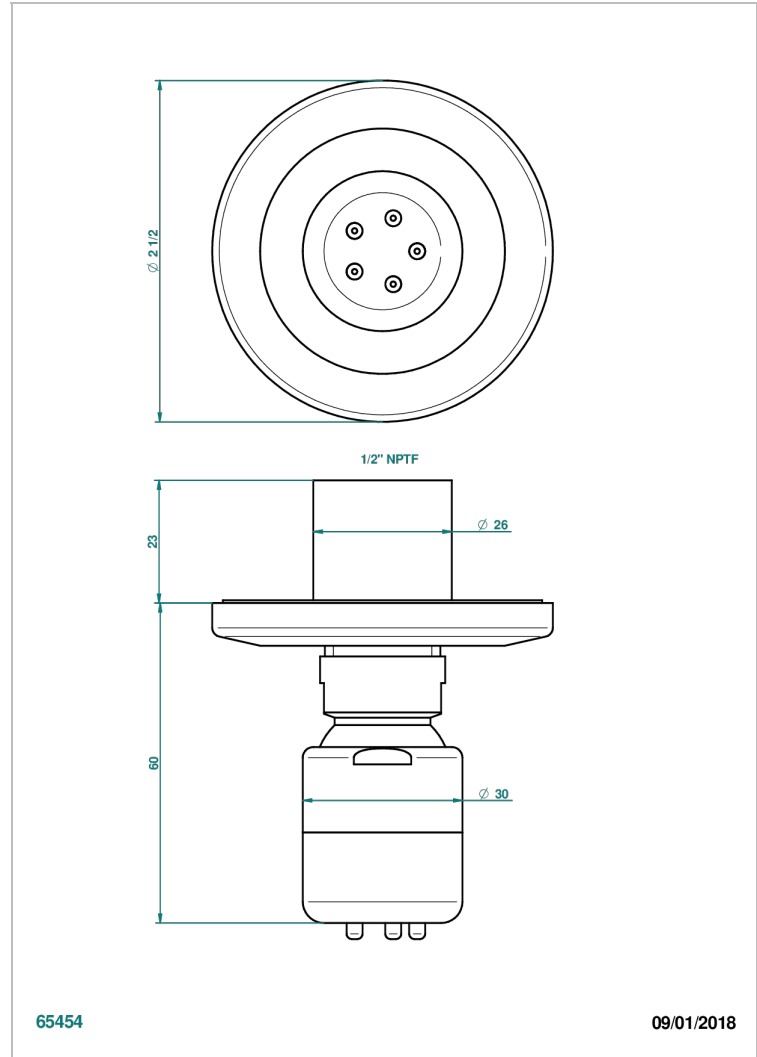

# SYSTEM CRYSTAL

G9J-290/BUS

Body spray 1/2" with Easyclean system

65454

09/01/2018

## CHARACTERISTIC

- System Crystal
- Body spray 1/2" with Easyclean system