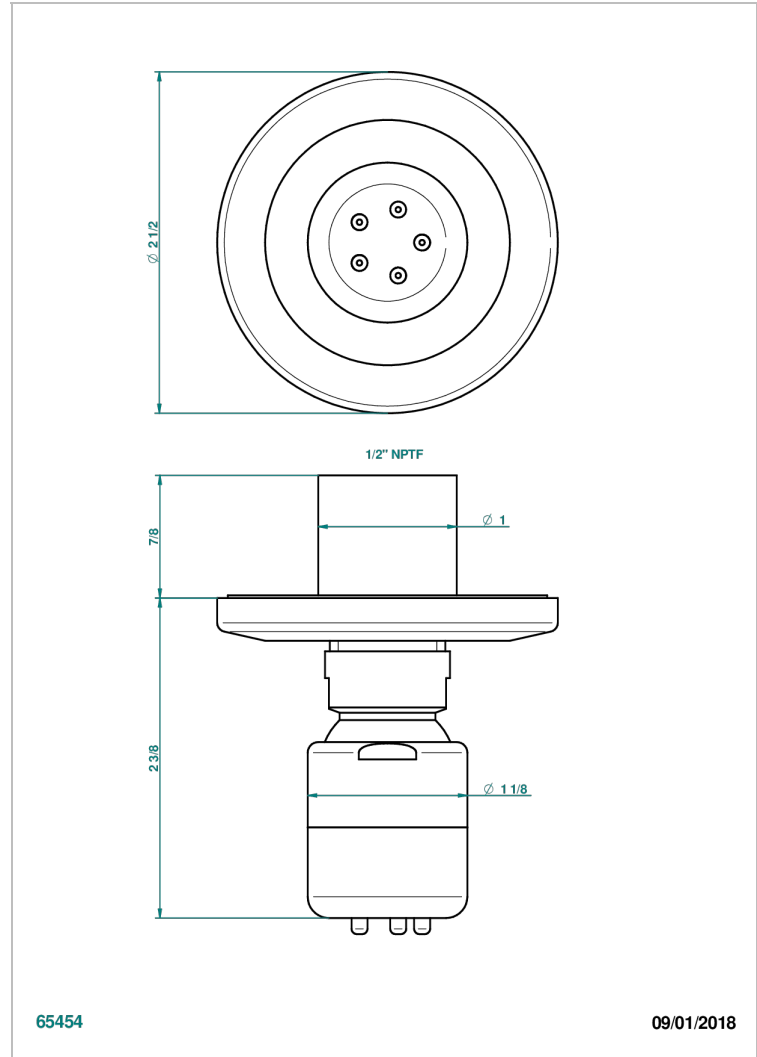

SYSTEM CRYSTAL

G9J-290/BUS

Body spray 1/2" with Easyclean system

65454

09/01/2018

CHARACTERISTIC

- System Crystal
- Body spray 1/2" with Easyclean system

AVAILABLE FINITIONS