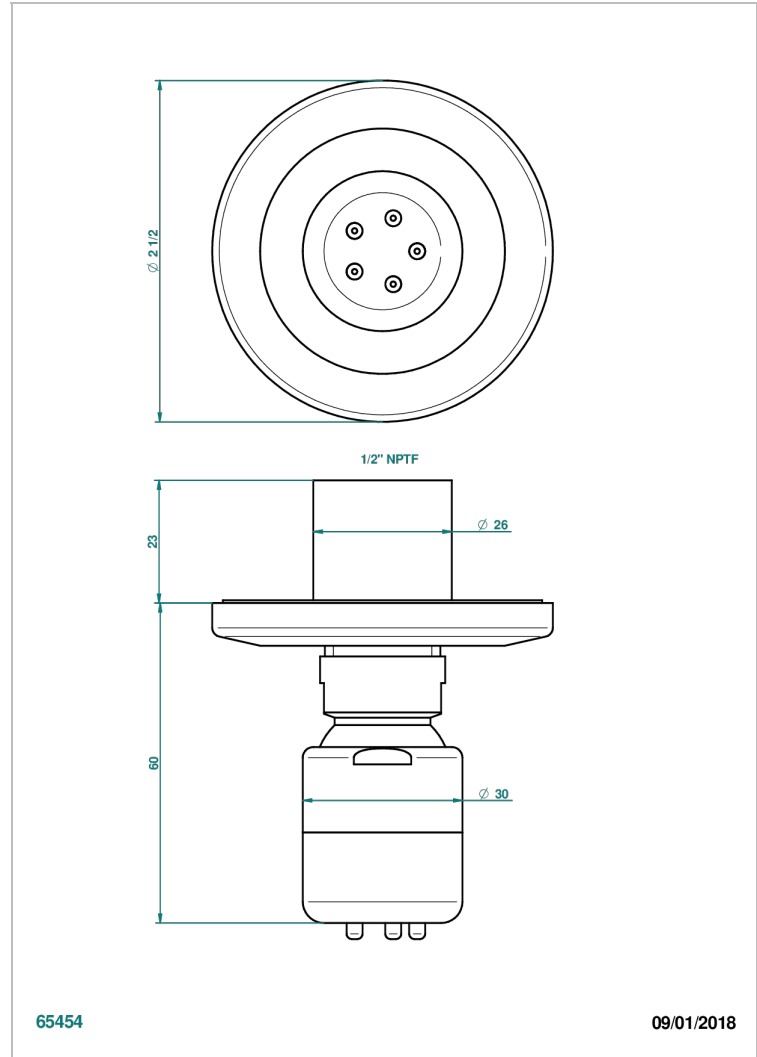

SYSTEM HOWLITE

G9G-290/BUS

Body spray 1/2" with Easyclean system

65454

09/01/2018

CHARACTERISTIC

- System Howlite
- Body spray 1/2" with Easyclean system

AVAILABLE FINITIONS