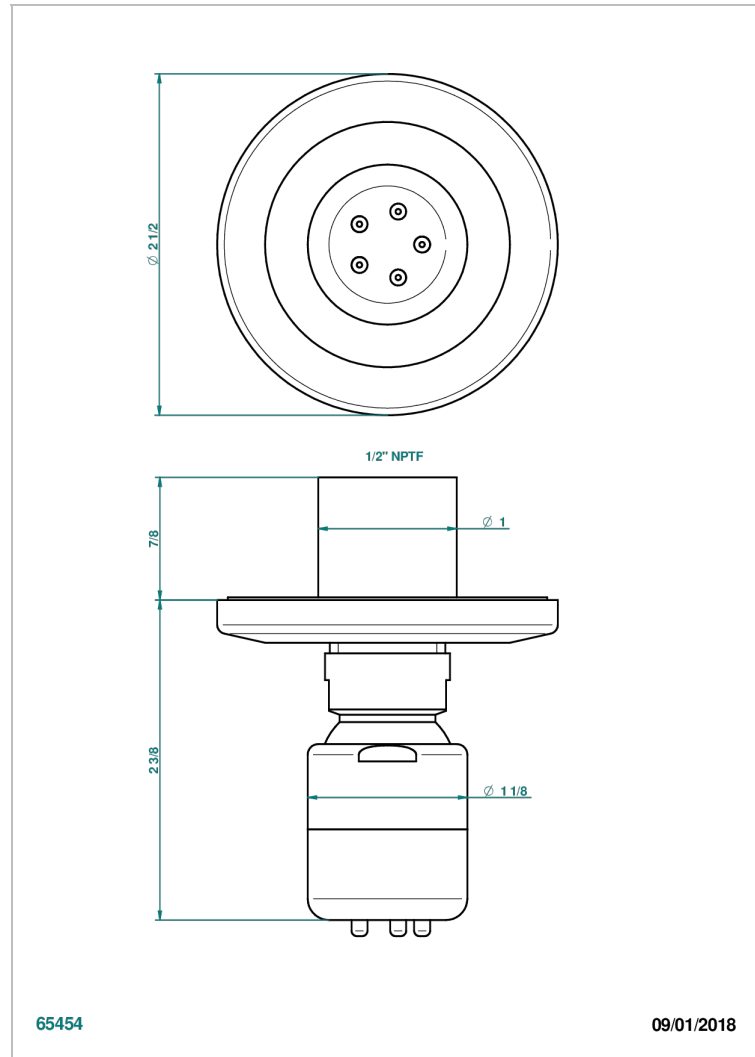

SYSTEM HOWLITE

G9G-290/BUS

Body spray 1/2" with Easyclean system

THG[®]
PARIS

CHARACTERISTIC

- System Howlite
- Body spray 1/2" with Easyclean system

AVAILABLE FINITIONS

Black ceram - D30
Blush PVD - H62
Brass color PVD - H49
Brown bronze color PVD - F33
Chrome polished - A02
Copper antique matt, coated - H07