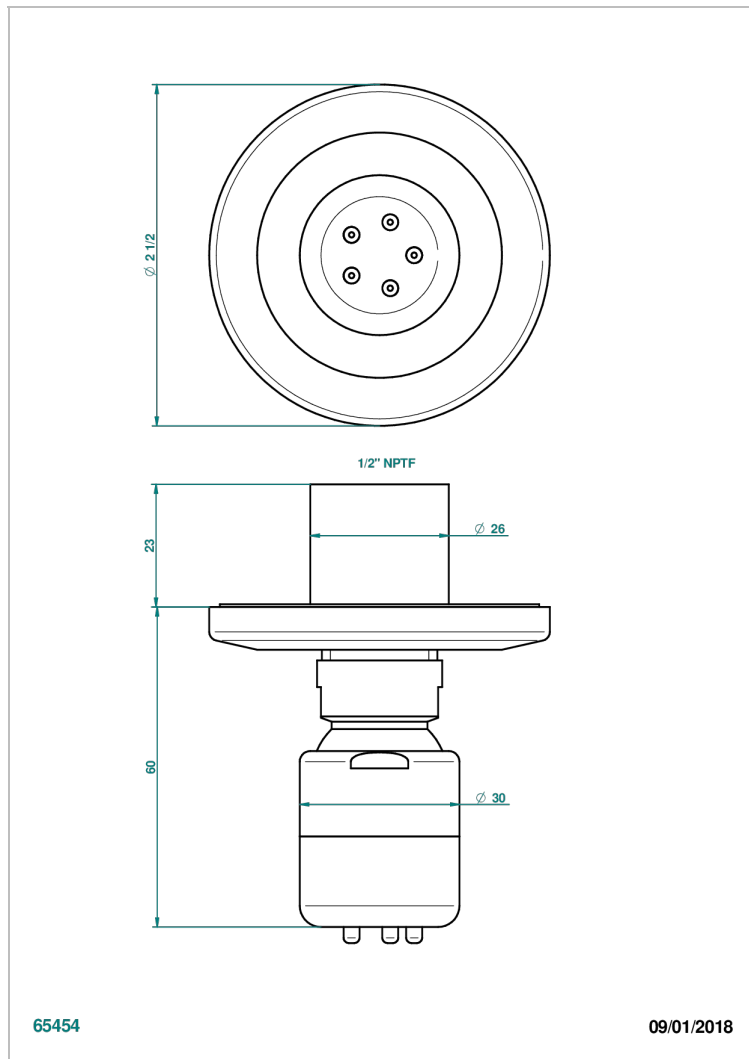

# SYSTEM SQUARED METAL WITH LEVER HANDLES

G9F-290/BUS

Body spray 1/2" with Easyclean system

THG<sup>®</sup>  
PARIS

## CHARACTERISTIC

- System Squared Metal with lever handles
- Body spray 1/2" with Easyclean system