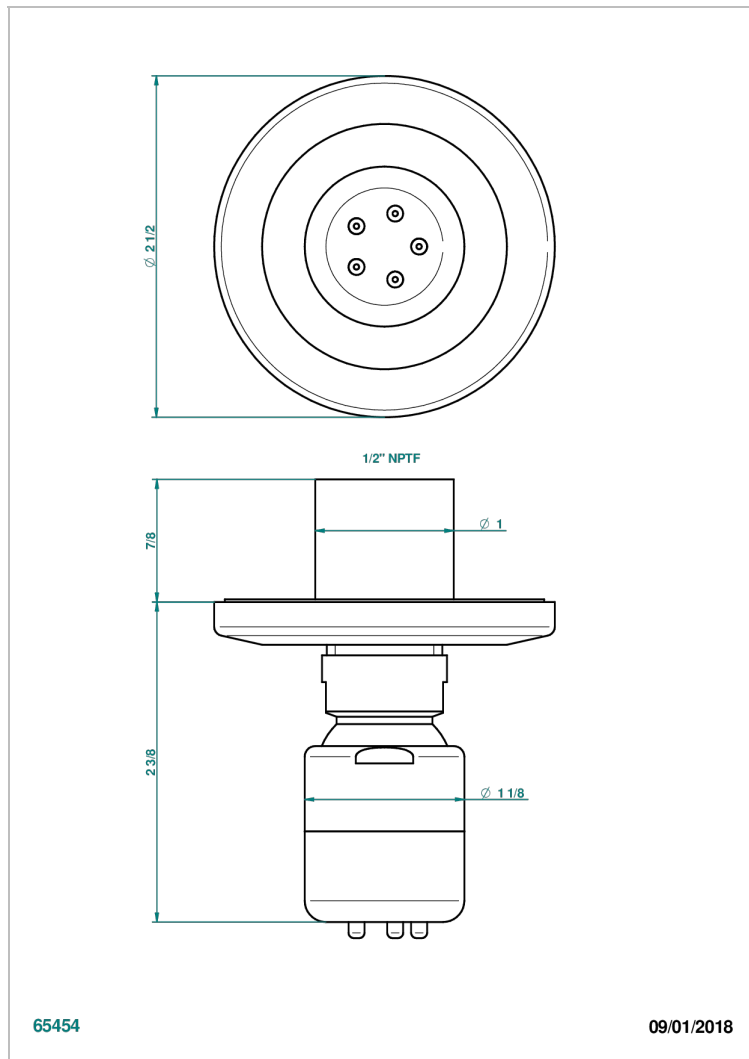

SYSTEM SQUARED METAL WITH LEVER HANDLES

G9F-290/BUS

Body spray 1/2" with Easyclean system

THG[®]
PARIS

CHARACTERISTIC

- System Squared Metal with lever handles
- Body spray 1/2" with Easyclean system

AVAILABLE FINITIONS