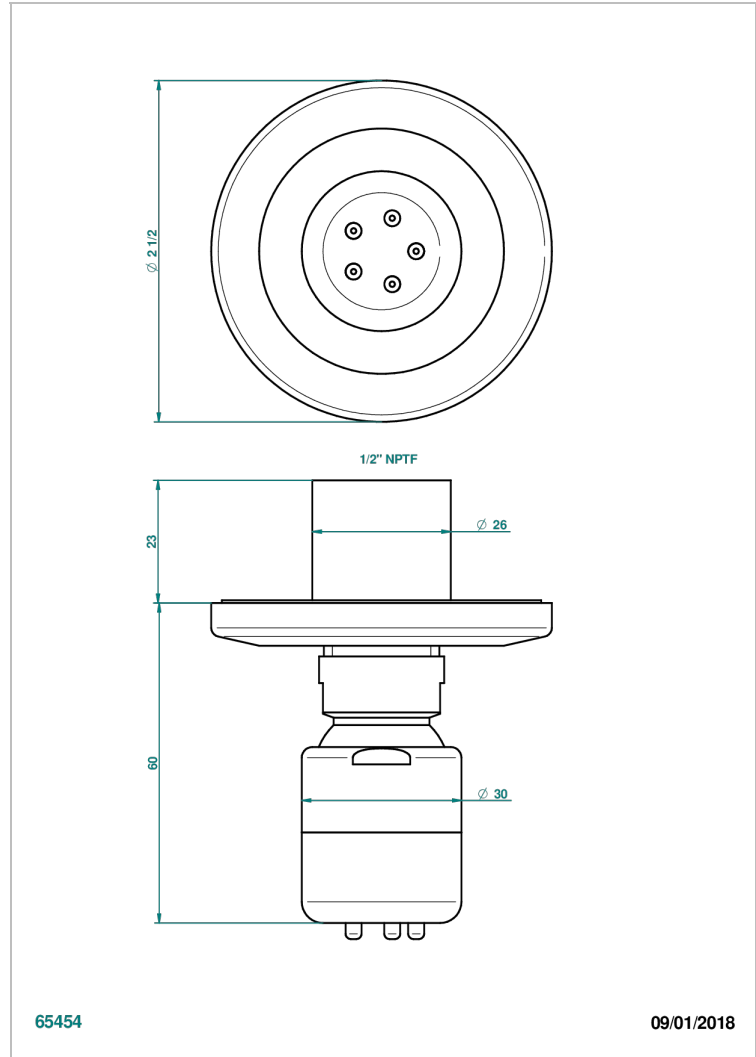

SYSTEM SQUARED METAL

G9E-290/BUS

Body spray 1/2" with Easyclean system

65454

09/01/2018

CHARACTERISTIC

- System Squared Metal
- Body spray 1/2" with Easyclean system

AVAILABLE FINITIONS