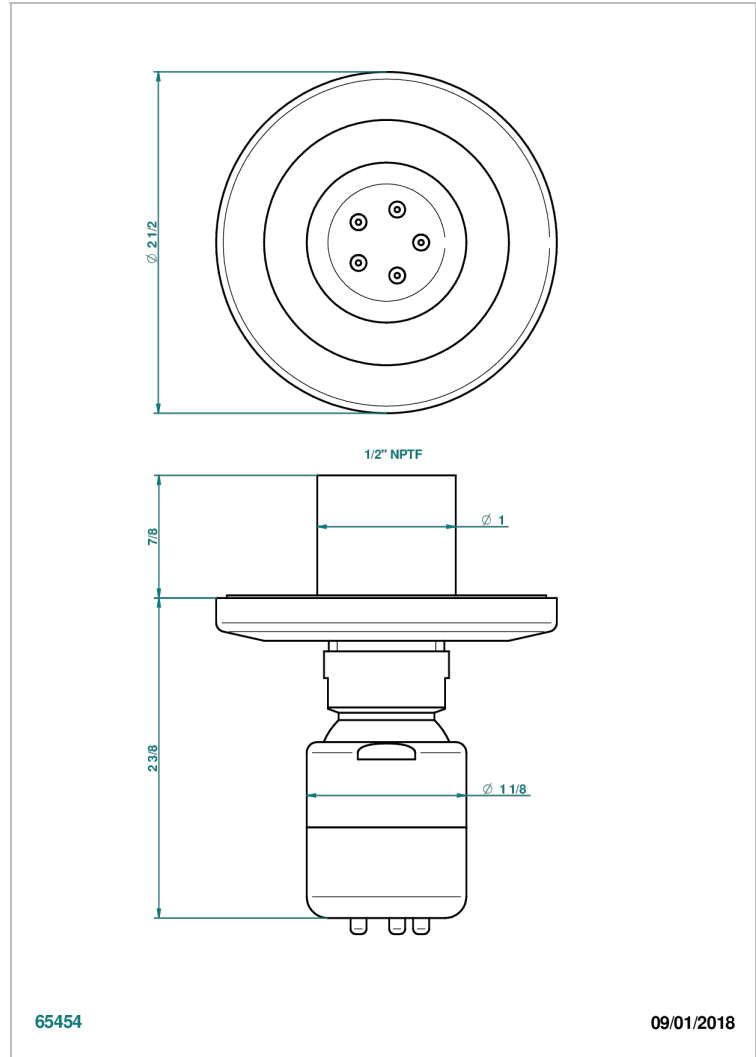

SYSTEM SQUARED METAL

G9E-290/BUS

Body spray 1/2" with Easyclean system

65454

09/01/2018

CHARACTERISTIC

- System Squared Metal
- Body spray 1/2" with Easyclean system

AVAILABLE FINITIONS