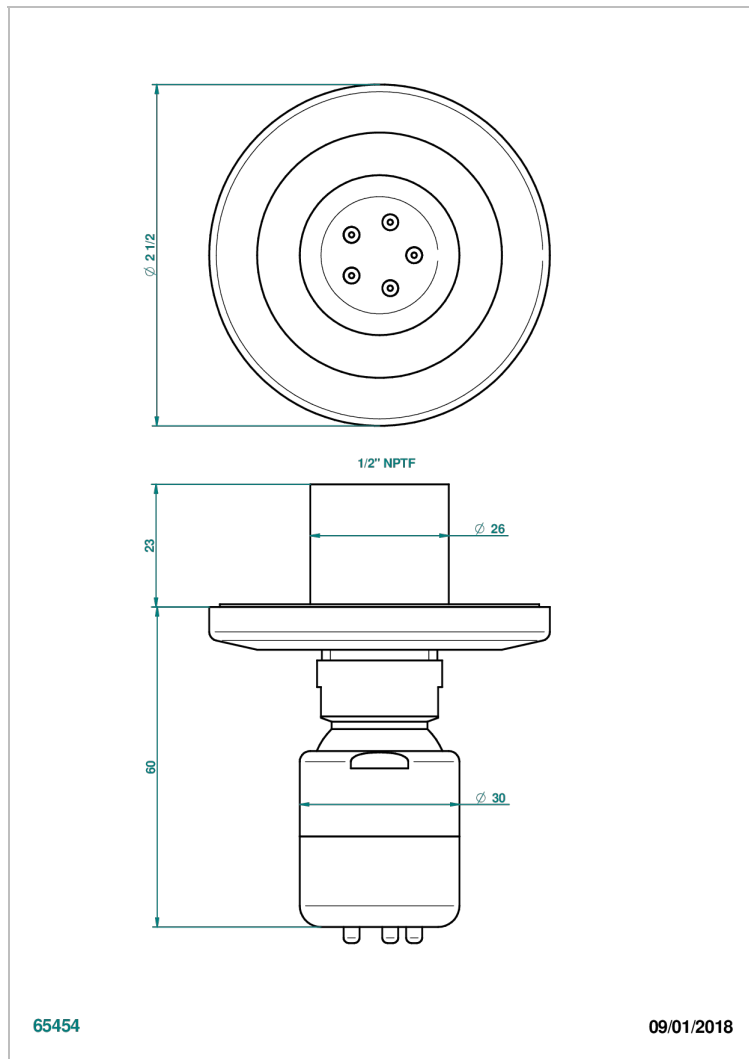

SYSTEM SMOOTH METAL WITH LEVER HANDLES

G9B-290/BUS

Body spray 1/2" with Easyclean system

THG[®]
PARIS

CHARACTERISTIC

- System Smooth Metal with lever handles
- Body spray 1/2" with Easyclean system

AVAILABLE FINITIONS