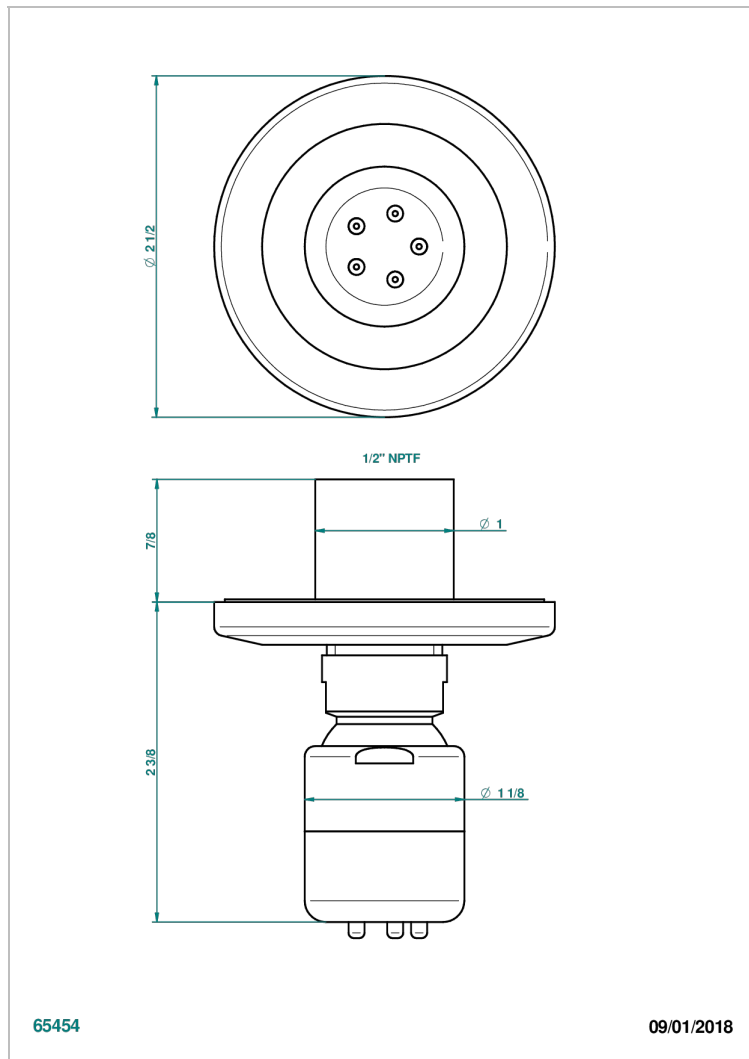

# SYSTEM SMOOTH METAL WITH LEVER HANDLES

G9B-290/BUS

Body spray 1/2" with Easyclean system

THG<sup>®</sup>  
PARIS

65454

09/01/2018

## CHARACTERISTIC

- System Smooth Metal with lever handles
- Body spray 1/2" with Easyclean system