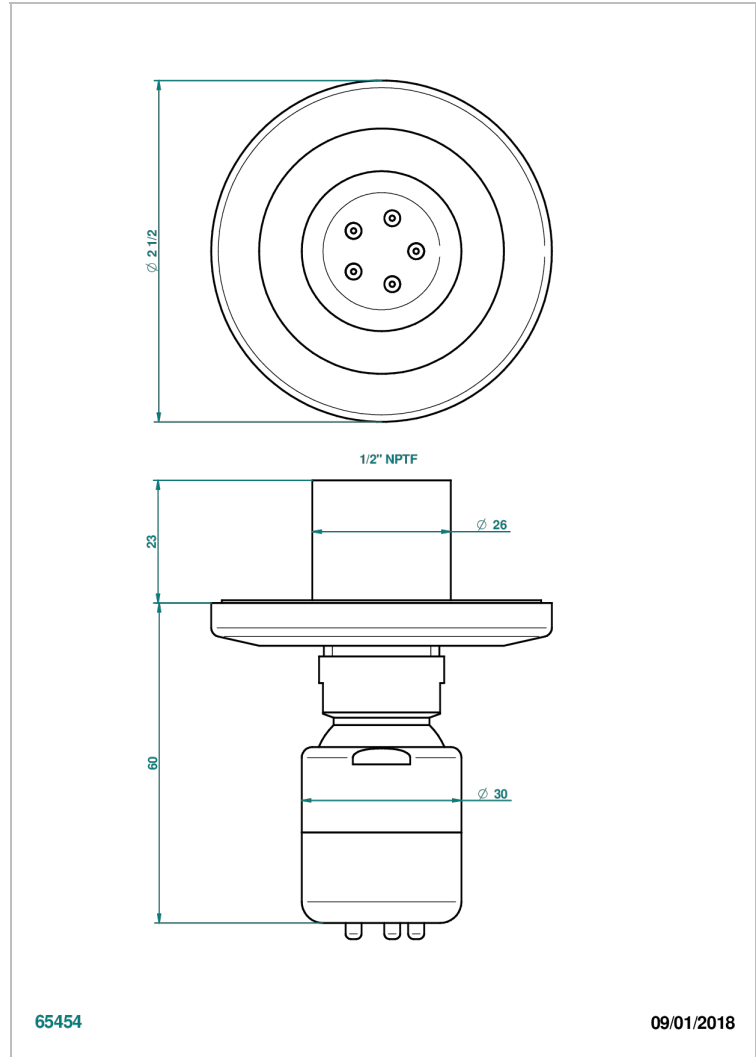

# SYSTEM SMOOTH METAL

G9A-290/BUS

Body spray 1/2" with Easyclean system

## CHARACTERISTIC

- System Smooth Metal
- Body spray 1/2" with Easyclean system