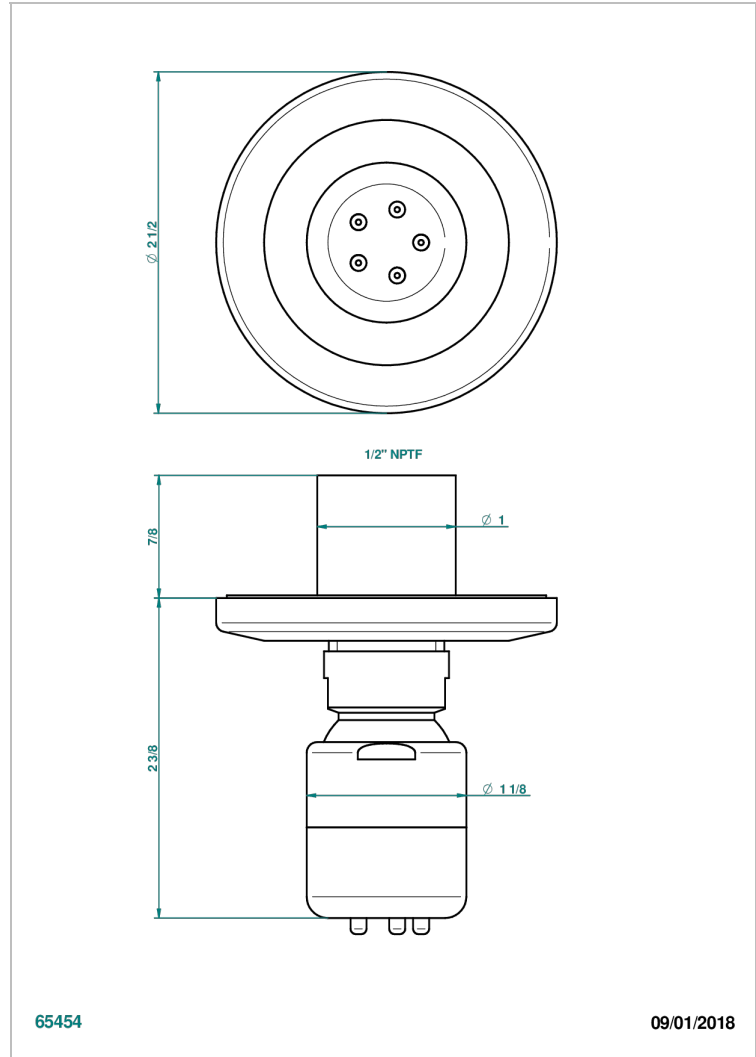

SYSTEM SMOOTH METAL

G9A-290/BUS

Body spray 1/2" with Easyclean system

65454

09/01/2018

CHARACTERISTIC

- System Smooth Metal
- Body spray 1/2" with Easyclean system

AVAILABLE FINITIONS