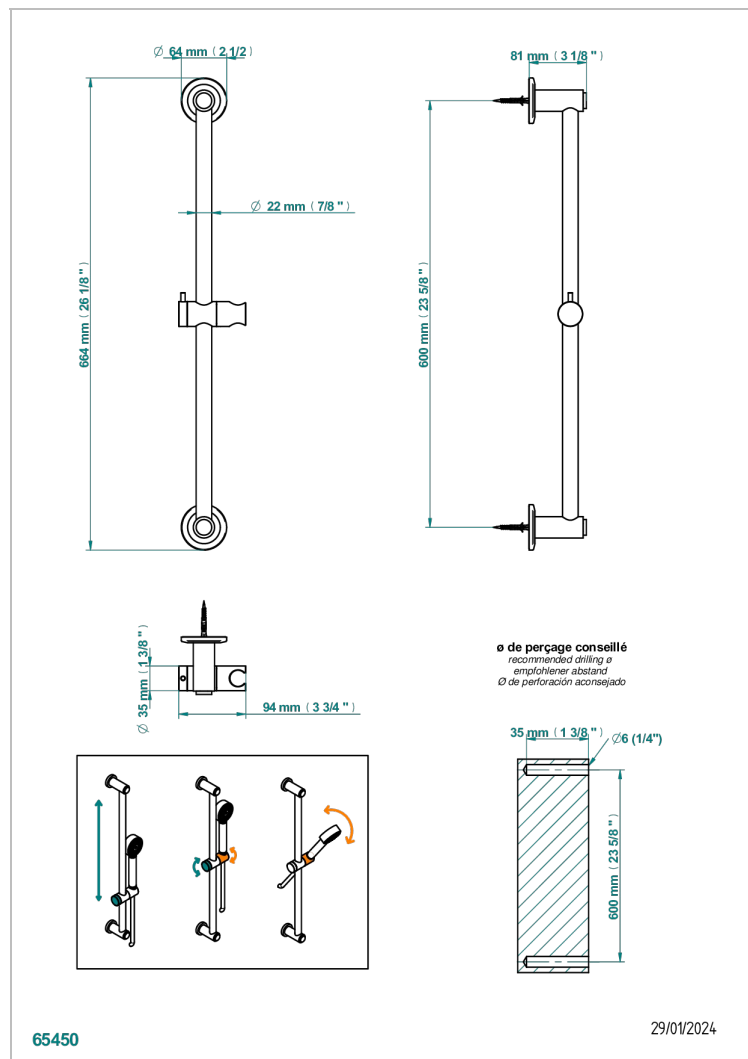

SYSTEM HOWLITE WITH LEVER

G9H-258

Slide bar and hook

CHARACTERISTIC

- System Howlite with lever
- Slide bar and hook

AVAILABLE FINITIONS

Antique nickel - H28
Black ceram - D30
Blush PVD - H62
Brass color PVD - H49
Brown bronze color PVD - F33
Gold color PVD - H52

Nickel color PVD - H55
Polished chrome (color finish) - A02
Polished gold (color finish) - F01
Polished nickel - B01
Soft gold - F30
Soft matt gold - F31

Umber PVD - H66
Varnished matt antique red copper (color finish) - H07