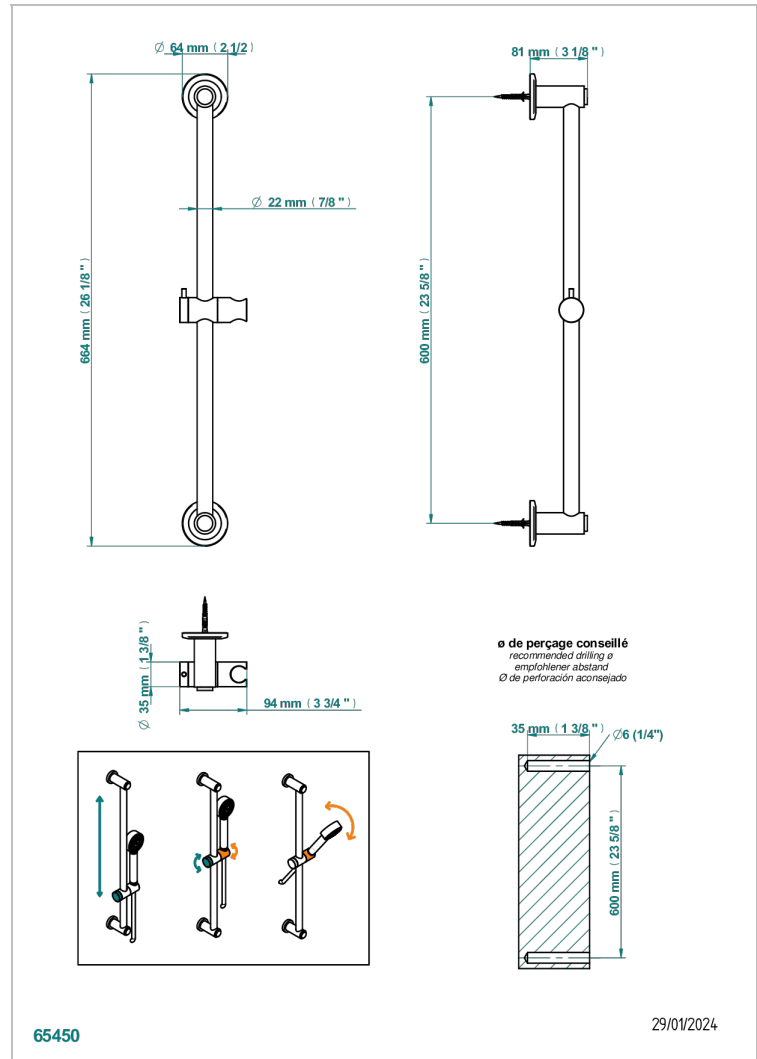

SYSTEM DIAMOND METAL WITH LEVER HANDLES

G9D-258

60 cm SLIDE BAR AND HOOK

CHARACTERISTIC

- System Diamond Metal with lever handles
- 60 cm SLIDE BAR AND HOOK

AVAILABLE FINITIONS

Black ceram - D30
Blush PVD - H62
Brass color PVD - H49
Brown bronze color PVD - F33
Chrome polished - A02
Copper antique matt, coated - H07

Matt nickel (American satin) - C01
Matt nickel color PVD - H56
Nickel antique / Sovereign - H28
Nickel color PVD - H55
Nickel polished - B01
Polished chrome with gold inlay - GA1

Soft gold - F30
Soft matt gold - F31
Umber PVD - H66