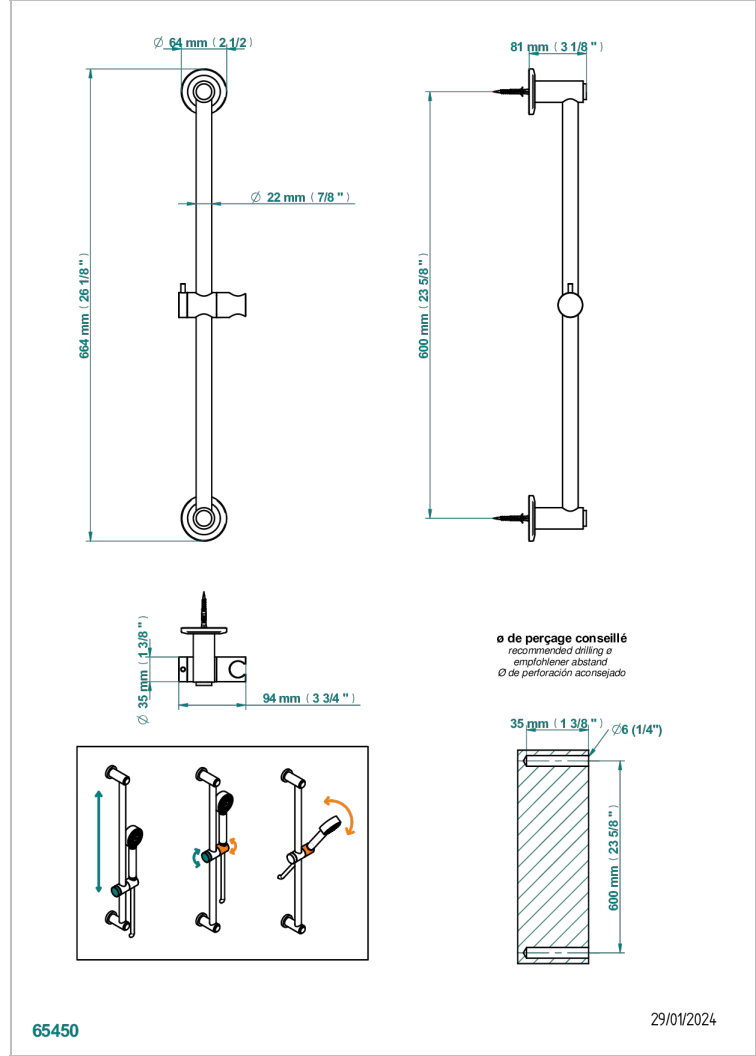

SYSTEM DIAMOND METAL

G9C-258

60 cm SLIDE BAR AND HOOK

CHARACTERISTIC

- System Diamond Metal
- 60 cm SLIDE BAR AND HOOK

AVAILABLE FINITIONS

Black ceram - D30
Blush PVD - H62
Brass color PVD - H49
Brown bronze color PVD - F33
Chrome polished - A02
Copper antique matt, coated - H07

Matt nickel (American satin) - C01
Matt nickel color PVD - H56
Nickel antique / Sovereign - H28
Nickel color PVD - H55
Nickel polished - B01
Polished chrome with gold inlay - GA1

Soft gold - F30
Soft matt gold - F31
Umber PVD - H66