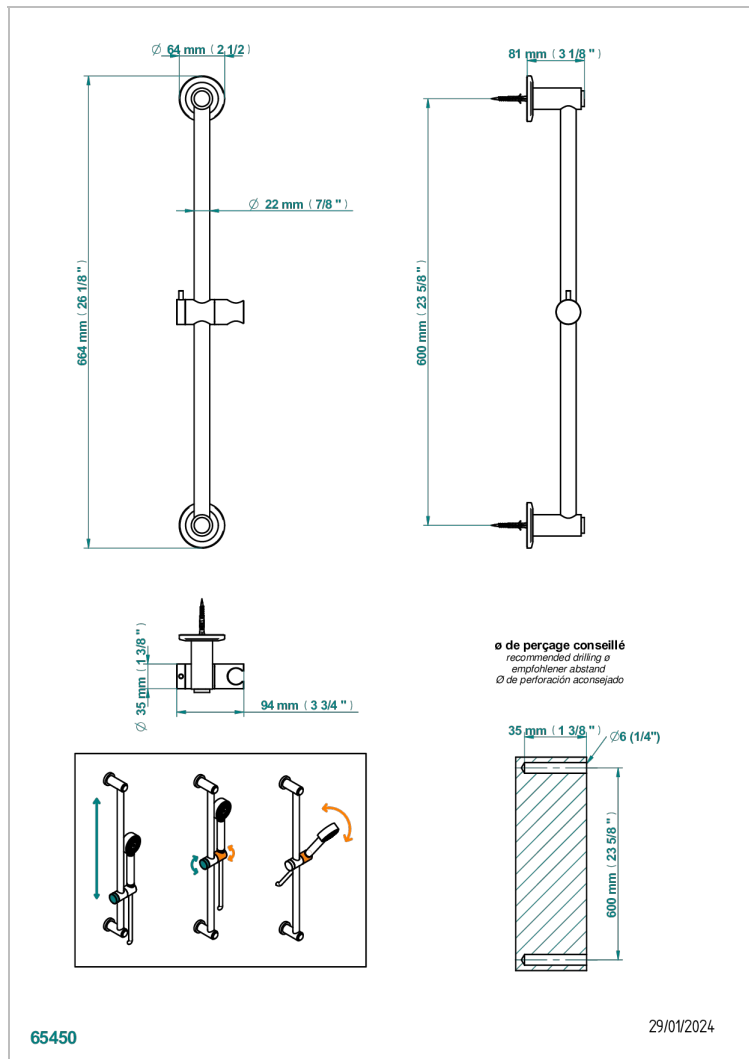

BONDI WITH LEVER HANDLES

G7G-258

60 cm SLIDE BAR AND HOOK

CHARACTERISTIC

- Bondi with lever handles
- 60 cm SLIDE BAR AND HOOK

AVAILABLE FINITIONS

Black ceram - D30

Blush PVD - H62