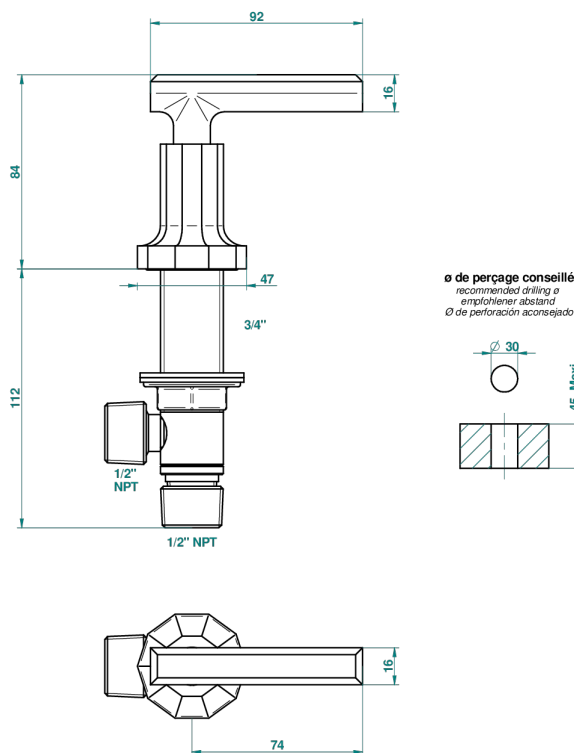

# LES ONDES WITH LEVER HANDLES

G8B-36/CUS

3/4" deck valve with trim - Cold